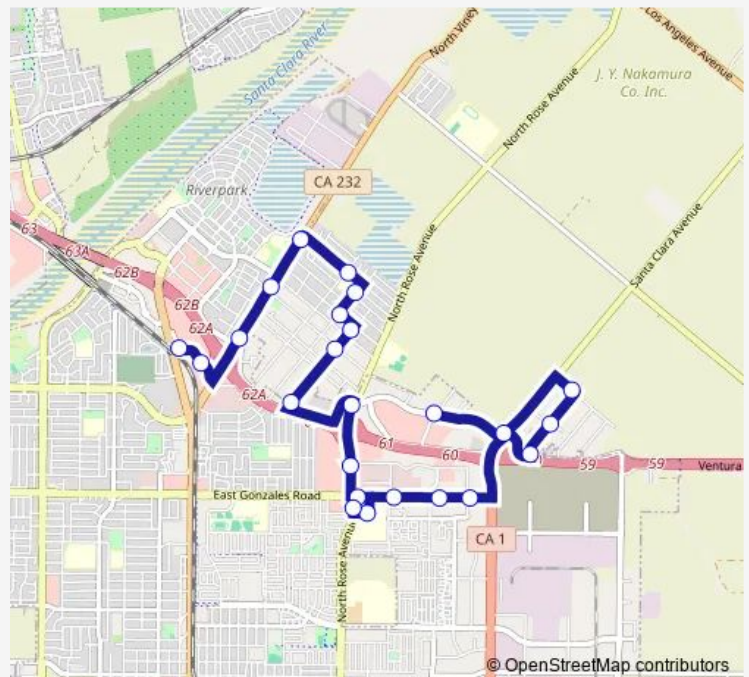

Walnut & Balboa (Northbound)

Balboa & Salem (Northbound)

Simon & Cortez (Westbound)

Route schedule

Gctd Main Office — Esplanade & Spur (Southbound)

Monday	08:23-17:00
Tuesday	08:23-17:00
Wednesday	08:23-17:00
Thursday	08:23-17:00
Friday	08:23-17:00
Saturday	09:45-16:10
Sunday	09:45-16:10

Route info

Direction: Gctd Main Office

Stops: 29

Trip Duration: 0 hour 45 min

Route 15

Simon & Vineyard

Vineyard & Collins (Southbound)

Vineyard & Olive (Southbound)

Esplanade & Esplanade Shp Ctr

Esplanade & Spur

Spur & Wagon Wheel

Spur & Wagon Wheel (Southbound)

Esplanade & Spur (Southbound)

Direction

Esplanade & Spur (Southbound) — Gctd Main Office

24 stops

Saturday 10:25-17:00

Sunday 10:25-17:00

Route info

Direction: Esplanade & Spur (Southbound)

Stops: 24

Trip Duration: 0 hour 37 min

Route 15 Bus time schedules and route maps are available in an offline PDF at busmaps.com. Use the busmaps.com website to see live bus times, train schedule or subway schedule, and step-by-step directions for all public transit in Ventura