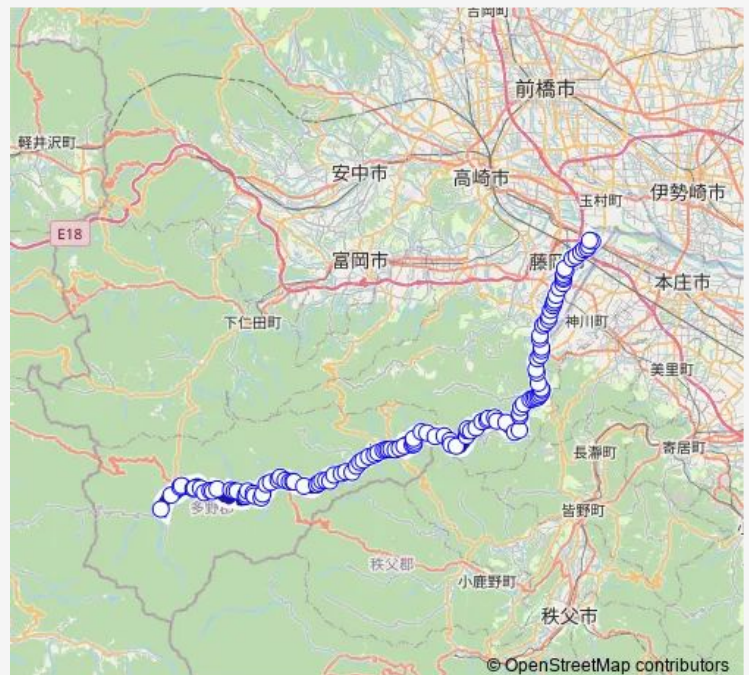

Route schedule

新町駅 — しおじの湯

| | |
|-----------|-------------|
| Monday | 08:30-11:30 |
| Tuesday | 08:30-11:30 |
| Wednesday | 08:30-11:30 |
| Thursday | 08:30-11:30 |
| Friday | 08:30-11:30 |
| Saturday | 08:30-11:30 |
| Sunday | 08:30-11:30 |

Route info

Direction: 新町駅

Stops: 129

Trip Duration: 2 hour 53 min

美九里公民館前

中神田

宿神田

野島製作所前