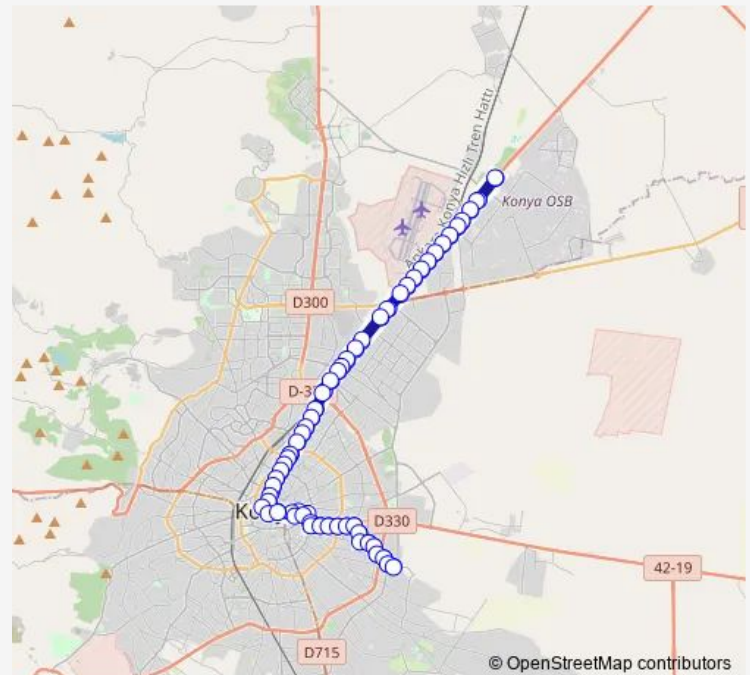

15 Temmuz Şehitler Durağı

### Route schedule

Yolboyu — Yolboyu

Monday 07:25-17:30

Tuesday 07:25-17:30

Wednesday 07:25-17:30

Thursday 07:25-17:30

Friday 07:25-17:30

Saturday 07:25-18:05

### Route info

Direction: Yolboyu

Stops: 110

Trip Duration: 1 hour 43 min

34-A — Bilim Merkezi - Bilim Merkezi

BusMaps

Beşyol

Nesrin Ayşegül İlkokulu