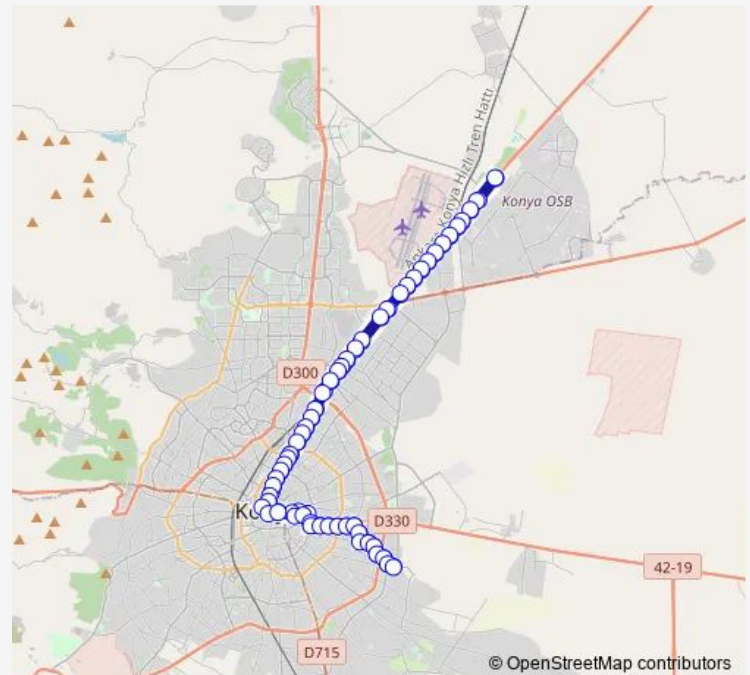

15 Temmuz Şehitler Durağı

### Route schedule

Yolboyu — Yolboyu

Monday 07:25-17:30

Tuesday 07:25-17:30

Wednesday 07:25-17:30

Thursday 07:25-17:30

Friday 07:25-17:30

Saturday 07:25-18:05

### Route info

Direction: Yolboyu

Stops: 110

Trip Duration: 1 hour 44 min

34-A — Bilim Merkezi - Bilim Merkezi

BusMaps

Beşyol

Nesrin Ayşegül İlkokulu