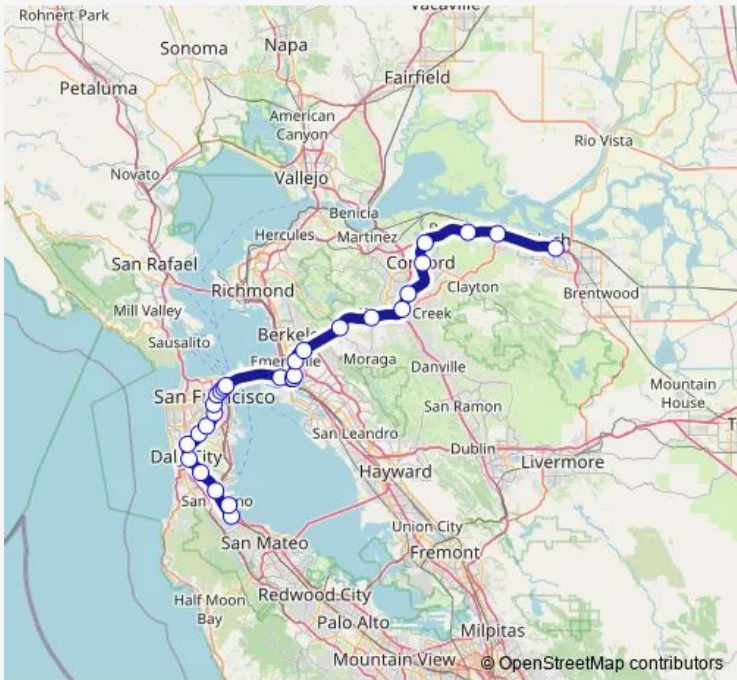

**Metro Yellow-N Millbrae/Sfia to Antioch**

[Go to website](#)

**Direction**  
 Millbrae (Caltrain Transfer Platform) — Antioch  
 28 stops  
[Open route schedule](#)

- Millbrae (Caltrain Transfer Platform)
- San Francisco International Airport
- San Bruno
- South San Francisco
- Colma
- Daly City
- Balboa Park
- Glen Park
- 24th Street / Mission
- 16th Street / Mission
- Civic Center / UN Plaza
- Powell Street
- Montgomery Street
- Embarcadero
- West Oakland
- 12th Street / Oakland City Center
- 19th Street Oakland
- Macarthur
- Rockridge
- Orinda
- Lafayette

**Route schedule**  
 Millbrae (Caltrain Transfer Platform) — Antioch

|           |             |
|-----------|-------------|
| Monday    | 04:41-24:00 |
| Tuesday   | 04:41-24:00 |
| Wednesday | 04:41-24:00 |
| Thursday  | 04:41-24:00 |
| Friday    | 04:41-24:00 |
| Saturday  | 05:41-24:00 |
| Sunday    | 07:41-24:00 |

**Route info**  
 Direction: Millbrae (Caltrain Transfer Platform)  
 Stops: 28  
 Trip Duration: 1 hour 48 min

Yellow-N — Millbrae/Sfia to Antioch **BusMaps**

Walnut Creek

Pleasant Hill / Contra Costa Centre

The schedule is provided in the local timezone. Times with "(+1)" indicate departures on the next day.

PDF file created on 2025-02-26

2024 BusMaps.com - All Rights Reserved