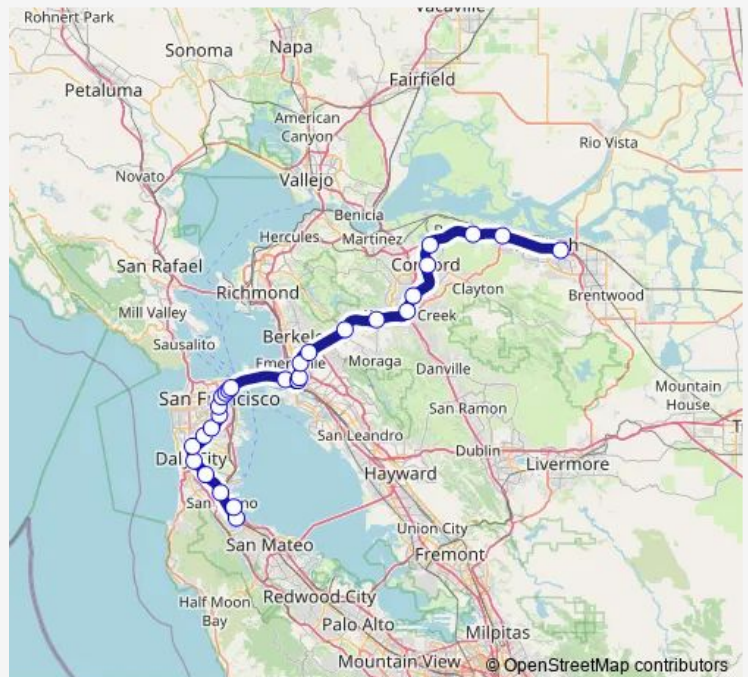

San Bruno

South San Francisco

Colma

Daly City

Balboa Park

Glen Park

24th Street / Mission

16th Street / Mission

Rockridge

Orinda

Lafayette

Route schedule

Millbrae (Caltrain Transfer Platform) — Antioch

Monday 04:42-23:42

Tuesday 04:42-23:42

Wednesday 04:42-23:42

Thursday 04:42-23:42

Friday 04:42-23:42

Saturday 05:42-24:00

Sunday 07:42-24:00

Route info

Direction: Millbrae (Caltrain Transfer Platform)

Stops: 28

Trip Duration: 1 hour 47 min

Yellow-N — Millbrae/Sfia to Antioch

Walnut Creek

Pleasant Hill / Contra Costa Centre

Concord

North Concord / Martinez

Pittsburg / Bay Point

Pittsburg Center

Antioch