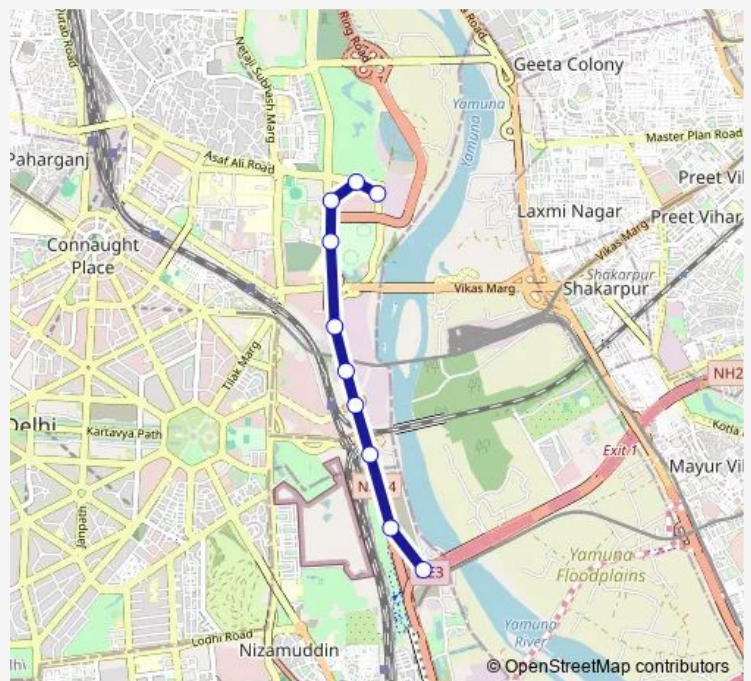

Bus 770alinkstldown

[Go to website](#)

Direction
 Delhi Sachivalaya (Raj Ghat Power House) — Millennium Depot Gate 8
 10 stops
[Open route schedule](#)

- Delhi Sachivalaya (Raj Ghat Power House)
- Rajghat Gandhi Darshan
- Gandhi Darshan
- Indira Gandhi Stadium
- IP Power House / ITO Ring Road
- Indraprastha Depot
- Pragati Power Station
- Railway Road Bridge
- Nizamuddin Road Bridge
- Millennium Depot Gate 8

Route schedule
 Delhi Sachivalaya (Raj Ghat Power House) — Millennium Depot Gate 8

Monday	07:00-18:42
Tuesday	07:00-18:42
Wednesday	07:00-18:42
Thursday	07:00-18:42
Friday	07:00-18:42
Saturday	07:00-18:42
Sunday	07:00-18:42

Route info
 Direction: Delhi Sachivalaya (Raj Ghat Power House)
 Stops: 10
 Trip Duration: 0 hour 20 min

770alinkstldown

Bus time schedules and route maps are available in an offline PDF at busmaps.com. Use the busmaps.com website to see live bus times, train schedule or subway schedule, and step-by-step directions for all public transit in New Delhi