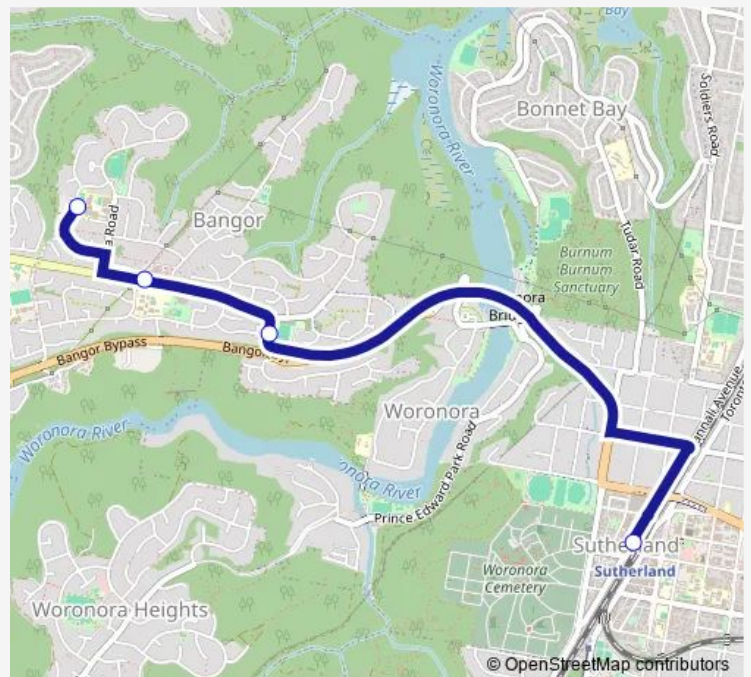

School Bus S052 Inaburra School to Sutherland Interchange

[Go to website](#)

**Direction**

Inaburra School, Bodalla Cres — Sutherland Station, East Pde, Stand E

4 stops

[Open route schedule](#)

Inaburra School, Bodalla Cres

Menai Rd Opp Dandarbong Av

Akuna Oval, Akuna Av

Sutherland Station, East Pde, Stand E

Route schedule

Inaburra School, Bodalla Cres — Sutherland Station, East Pde, Stand E

Monday	14:45
Tuesday	14:45
Wednesday	14:45
Thursday	14:45
Friday	14:45
Saturday	—
Sunday	—

Route info

Direction: Inaburra School, Bodalla Cres

Stops: 4

Trip Duration: 0 hour 12 min

S052 — Inaburra School to Sutherland Interchange

S052 School Bus time schedules and route maps are available in an offline PDF at [busmaps.com](https://busmaps.com). Use the [busmaps.com](https://busmaps.com) website to see live bus times, train schedule or subway schedule, and step-by-step directions for all public transit in Liverpool

The schedule is provided in the local timezone. Times with "(+1)" indicate departures on the next day.

PDF file created on 2025-01-16

2024 BusMaps.com - All Rights Reserved