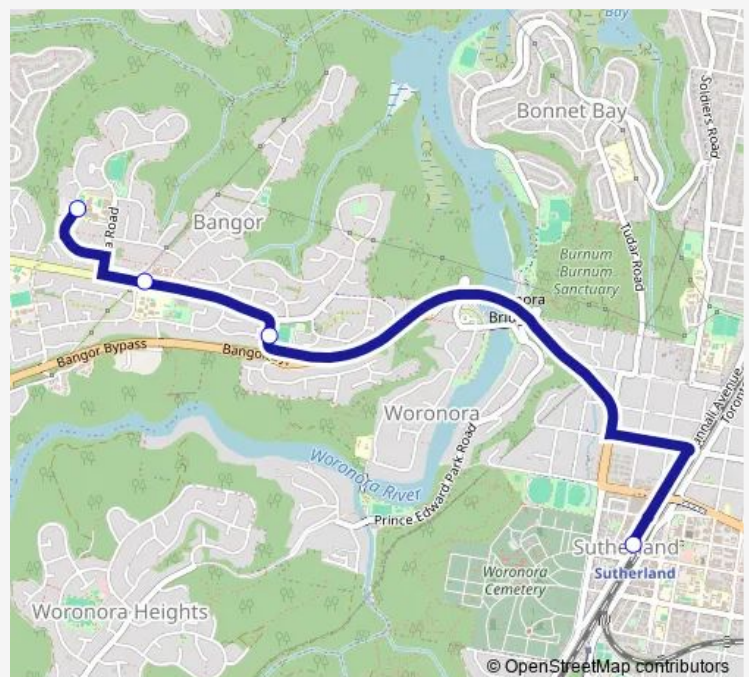

## School Bus S052 Inaburra School to Sutherland Interchange

[Go to website](#)**Direction**

Inaburra School, Bodalla Cres — Sutherland Station, East Pde, Stand E

4 stops

[Open route schedule](#)

Inaburra School, Bodalla Cres

Menai Rd Opp Dandarbong Av

Akuna Oval, Akuna Av

Sutherland Station, East Pde, Stand E

**Route schedule**

Inaburra School, Bodalla Cres — Sutherland Station, East Pde, Stand E

Monday 14:45

Tuesday 14:45

Wednesday 14:45

Thursday 14:45

Friday 14:45

Saturday —

Sunday —

**Route info**

Direction: Inaburra School, Bodalla Cres

Stops: 4

Trip Duration: 0 hour 12 min

S052 School Bus time schedules and route maps are available in an offline PDF at [busmaps.com](https://busmaps.com). Use the [busmaps.com](https://busmaps.com) website to see live bus times, train schedule or subway schedule, and step-by-step directions for all public transit in Liverpool