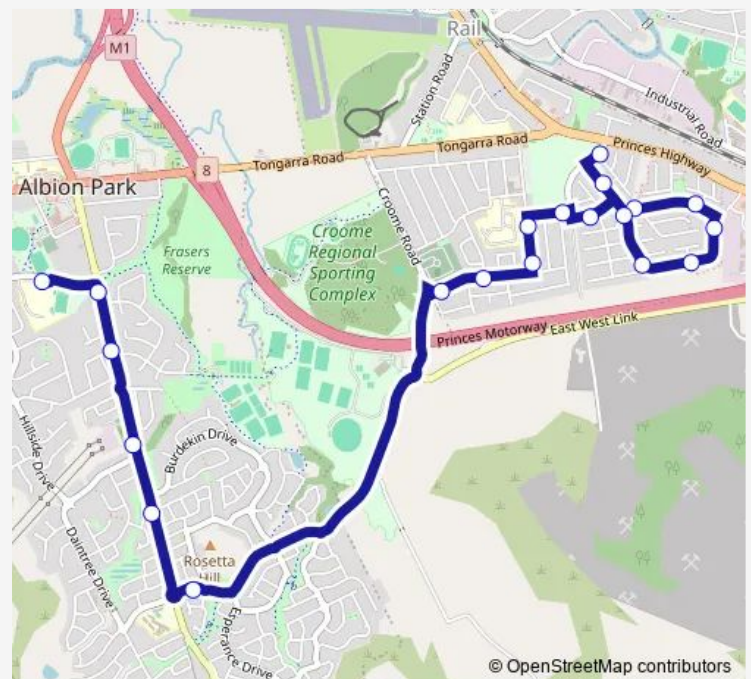

### Route schedule

Woollybutt Dr Before Jarrah Way — Albion Park High School, School Grounds, Church St

Monday	07:35
Tuesday	07:35
Wednesday	07:35
Thursday	07:35
Friday	07:35
Saturday	—
Sunday	—

### Route info

Direction: Woollybutt Dr Before Jarrah Way

Stops: 20

Trip Duration: 0 hour 20 min