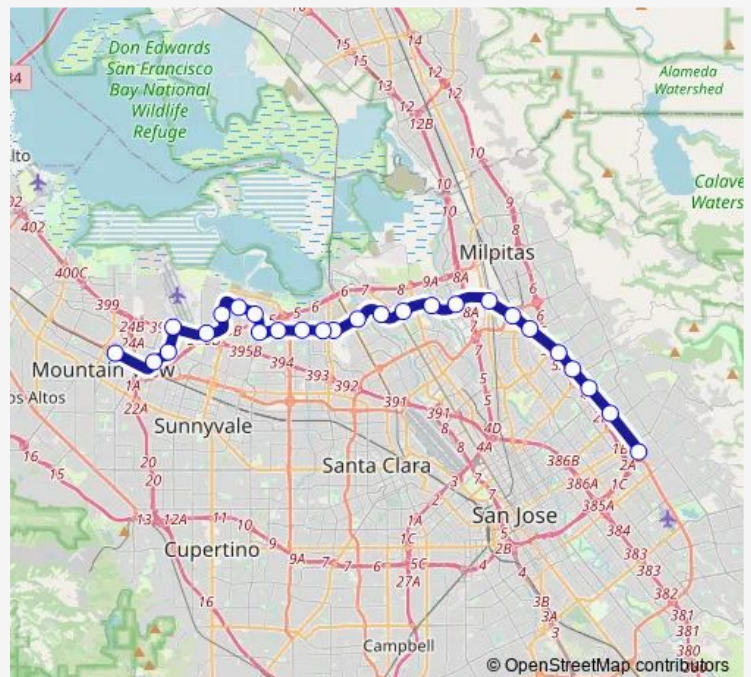

Crossman Station

Borregas Station

Lockheed Martin Station

Route schedule

Alum Rock Station — Mountain View Station

Monday 05:00-00:58⁺¹

Tuesday 05:00-00:58⁺¹

Wednesday 05:00-00:58⁺¹

Thursday 05:00-00:58⁺¹

Friday 05:00-00:58⁺¹

Saturday 05:42-00:58⁺¹

Sunday 05:42-00:58⁺¹

Route info

Direction: Alum Rock Station

Stops: 26

Trip Duration: 0 hour 56 min

Orange Line — Mountain View - Alum Rock

Moffett Park Station

Bayshore Nasa Station

Middlefield Station

Whisman Station

Mountain View Station

Direction

Mountain View Station — Alum Rock Station

27 stops

[Open route schedule](#)

Mountain View Station

Whisman Station

Middlefield Station

Bayshore Nasa Station

Moffett Park Station

Lockheed Martin Station