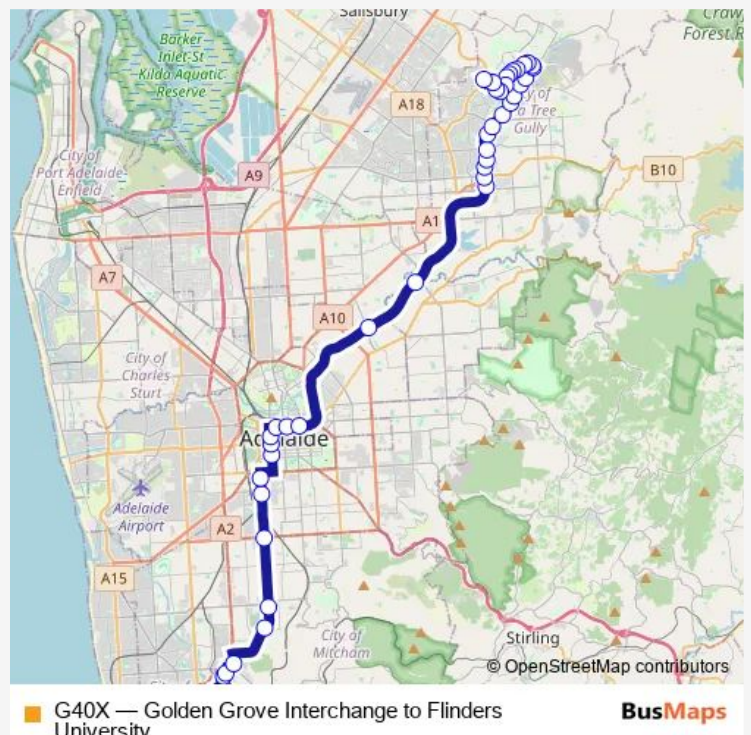

Stop 60 Bicentennial Dr - North West side

Stop 59A Bicentennial Dr - North West side

Stop 59 Bicentennial Dr - West side

Stop 58 John Rd - North side

Stop 57 John Rd - North side

Stop 56 Golden Grove Rd - South East side

Stop 47 Golden Grove Rd - East side

Stop 46 Golden Grove Rd - East side

Route schedule

Zone B Golden Grove Interchange — Zone B Flinders University Interchange

Monday	06:40-09:01
Tuesday	06:40-09:01
Wednesday	06:40-09:01
Thursday	06:40-09:01
Friday	06:40-09:01
Saturday	—
Sunday	—

Route info

Direction: Zone B Golden Grove Interchange

Stops: 41

Trip Duration: 1 hour 17 min

Stop 45 Golden Grove Rd - East side

Stop 44 Golden Grove Rd - East side

Stop 43A Golden Grove Rd - East side

Zone B Tea Tree Plaza Interchange - West side

Zone C Paradise Interchange - South East side

Zone A Klemzig Interchange - East side

Stop S1 Grenfell St - South side

Stop U1 Grenfell St - South side

Stop W1 Currie St - South side

Stop F1 Morphett St - East side