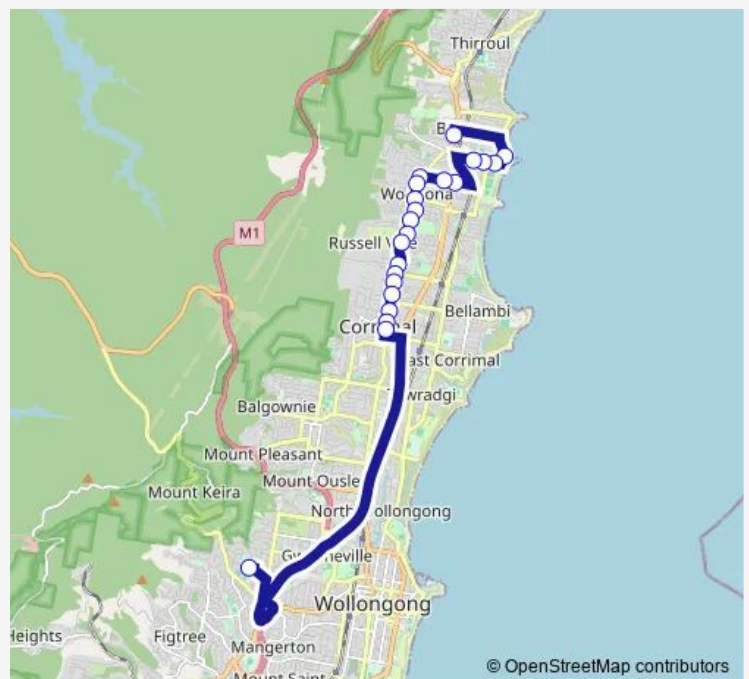

Bulli Heritage Hotel, Princes Hwy

Trinity Row Opp Jardine St

Bulli Beach Tourist Park, Farrell Rd

Farrell Rd After Carrington St

Farrell Rd At Waterloo St

Campbell St After Mehaffey St

Campbell St Opp Robert St

Princes Hwy Opp Broker St

Princes Hwy After Bellambi Lane

Princes Hwy At Albert St

Princes Hwy Before Rothery St

Princes Hwy Opp St Columbkille's Corrimal Primary School

Princes Hwy After Collins St

Route schedule

Route info

Direction: Bulli Heritage Hotel, Princes Hwy

Stops: 22

Trip Duration: 0 hour 35 min

S019 — Bulli to Edmund Rice College via Bulli Beach and Woonona

Corrimal Memorial Park, Princes Hwy

Edmund Rice College, School Grounds, Keira Mine Rd

Direction

Edmund Rice College, School Grounds, Keira Mine Rd —
Pcyc Bulli, Princes Hwy

20 stops

[Open route schedule](#)

Edmund Rice College, School Grounds, Keira Mine Rd

Princes Hwy After Railway St

Living Hope Baptist Church, Princes Hwy