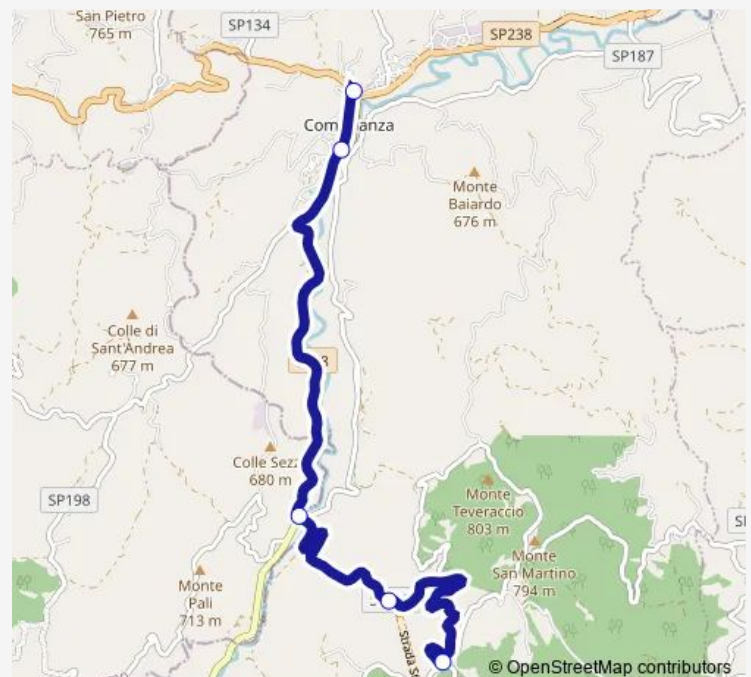

**Direction**

Croce DI Casale — Comunanza - VIA Roma

5 stops

[Open route schedule](#)

Croce DI Casale

Bivio Croce DI Casale

Ponte Aso

Comunanza - Conad

Comunanza - VIA Roma

**Route schedule**

Croce DI Casale — Comunanza - VIA Roma

Monday	06:55-17:15
Tuesday	06:55-17:15
Wednesday	06:55-17:15
Thursday	06:55-17:15
Friday	06:55-17:15
Saturday	06:55
Sunday	—

**Route info**

Direction: Croce DI Casale

Stops: 5

Trip Duration: 0 hour 15 min

Bus time schedules and route maps are available in an offline PDF at [busmaps.com](https://busmaps.com). Use the [busmaps.com](https://busmaps.com) website to see live bus times, train schedule or subway schedule, and step-by-step directions for all public transit in Comunanza