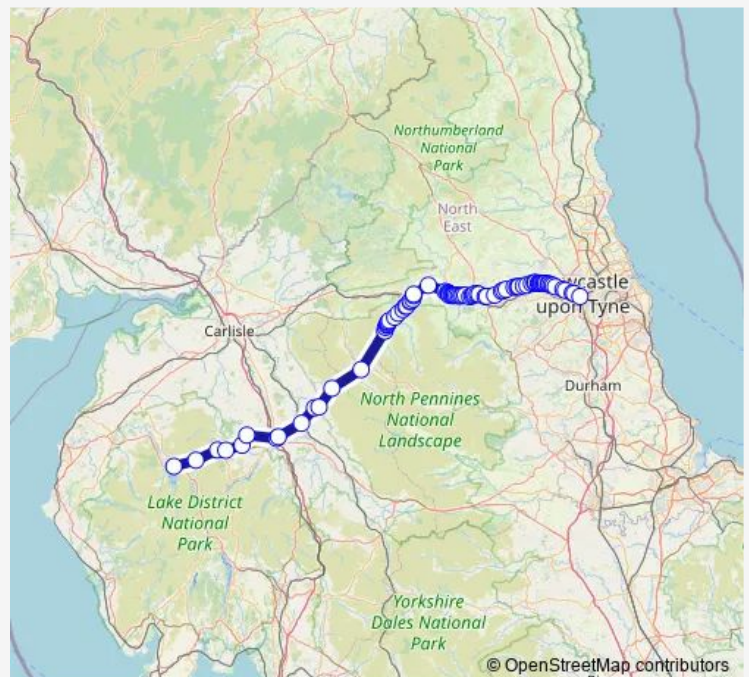

Thursday —

Friday 16:30

Saturday 16:30

Sunday 16:30

Route info

Direction: Bus Station (K)

Stops: 83

Trip Duration: 2 hour 45 min