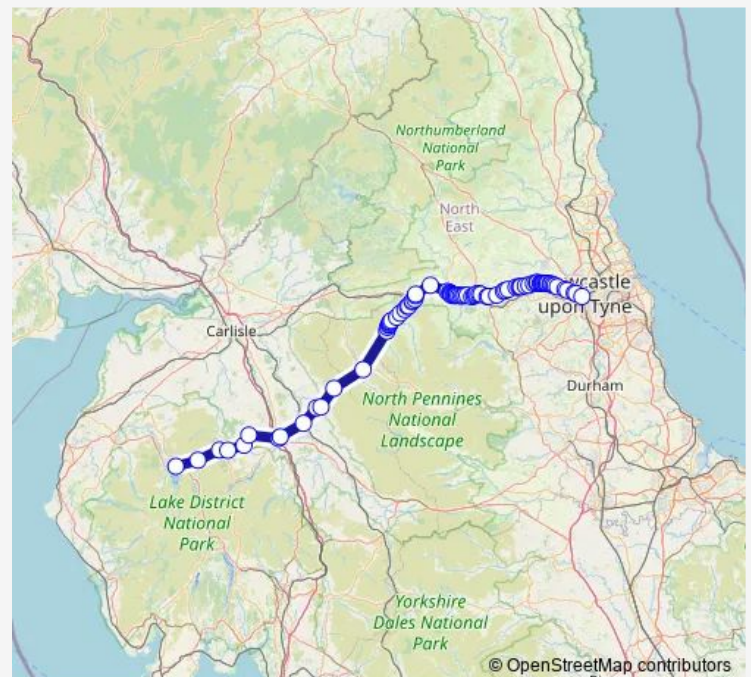

### Route info

Direction: Bus Station (K)

Stops: 83

Trip Duration: 2 hour 45 min

■ 888 — Newcastle - Keswick

BusMaps

Former Railway Station

Carts Bog Inn