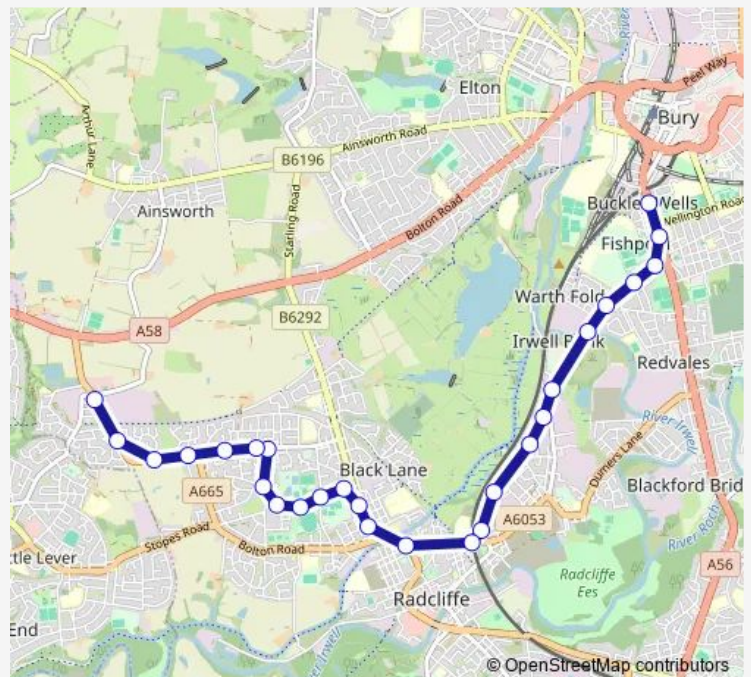

Schofield Street

Radcliffe Metrolink Stop

Lord Street

Water Street

Belgrave Street

Lever Street

Low Street

Colshaw Close

Tennyson Avenue

Westminster Avenue

Melrose Gardens

Route schedule

Parliament Street — Aldford Grove

Monday 15:30

Tuesday 15:30

Wednesday 15:30

Thursday 15:30

Friday 15:30

Saturday —

Sunday —

Route info

Direction: Parliament Street

Stops: 27

Trip Duration: 0 hour 24 min

Wednesday 07:41

Thursday 07:41

Friday 07:41

Saturday —

Sunday —

Route info

Direction: Aldford Grove

Stops: 25