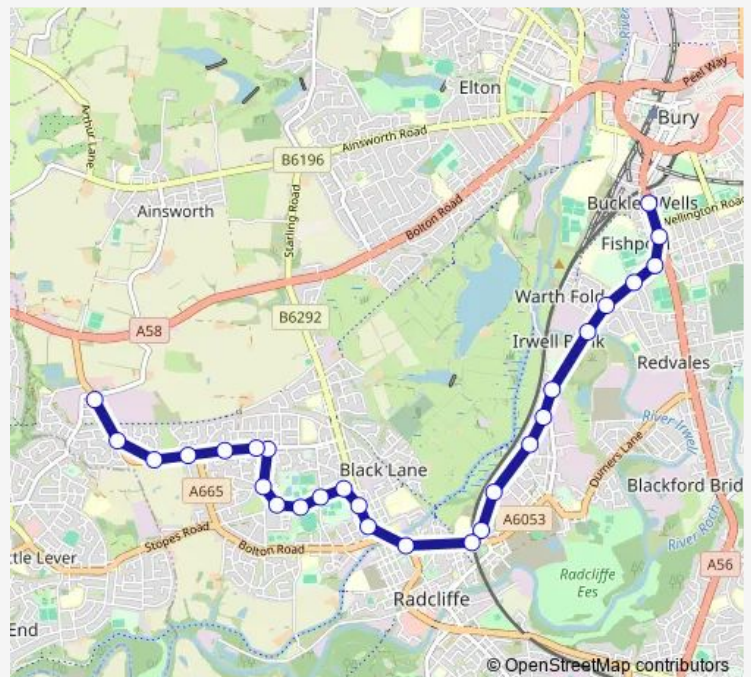

Bus 888 Bury C of E High School - Bradley Fold

[Go to website](#)

Direction

Parliament Street — Aldford Grove

27 stops

[Open route schedule](#)

Parliament Street

Holy Cross College

Caton Close

Pembroke Drive

Vale Avenue

Warth Bridge

Kingston Road

Eton Hill Road

Withins Lane

North Street

Schofield Street

Radcliffe Metrolink Stop

Lord Street

Water Street

Belgrave Street

Lever Street

Low Street

Colshaw Close

Tennyson Avenue

Westminster Avenue

Melrose Gardens

Route schedule

Parliament Street — Aldford Grove

Monday 15:30

Tuesday 15:30

Wednesday 15:30

Thursday 15:30

Friday 15:30

Saturday —

Sunday —

Route info

Direction: Parliament Street

Stops: 27

Trip Duration: 0 hour 24 min

■ 888 — Bury C of E High School - Bradley Fold