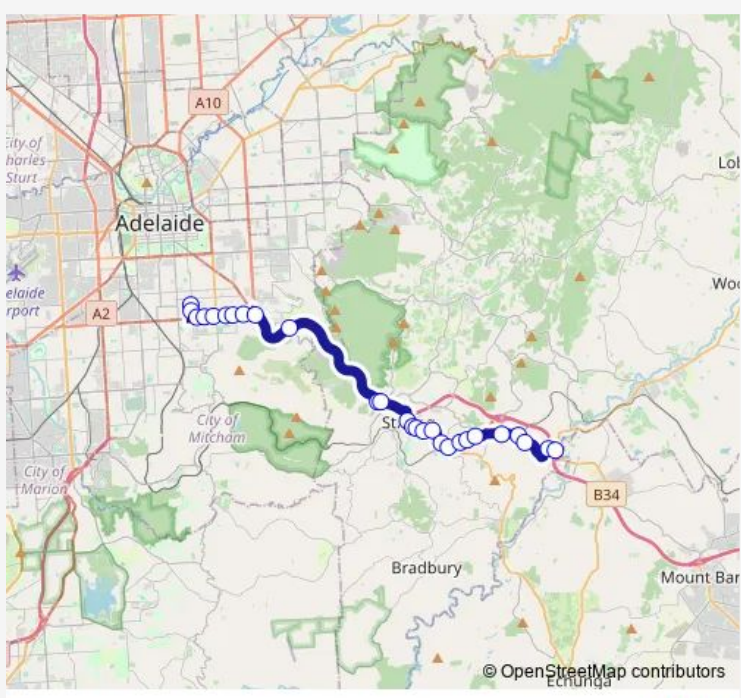

Bus 888 Aldgate to Concordia College

[Go to website](#)

Direction
 Stop 44 Mt Barker Rd - South side — Stop 9 Duthy St - West side

20 stops

[Open route schedule](#)

- Stop 44 Mt Barker Rd - South side
- Stop 43 Mt Barker Rd - South East side
- Stop 42 Mt Barker Rd - South side
- Stop 41 Mt Barker Rd - South side
- Stop 40 Mt Barker Rd - South side
- Stop 39 Mt Barker Rd - South side
- Stop 38 Mt Barker Rd - South side
- Stop 37 Mt Barker Rd - South side
- Stop 36 Mt Barker Rd - West side
- Stop 24 Crafers Ramp - South side
- Stop 16 South Eastern Fwy - South East side
- Stop 20 Cross Rd - South side
- Stop 163 Cross Rd - South side
- Stop 164 Cross Rd - South side
- Stop School Cross Rd / Hexham Ave
- Stop 165 Cross Rd - South side
- Stop 166 Cross Rd - South side
- Stop 167 Cross Rd - South side
- Stop 9A Duthy St - West side
- Stop 9 Duthy St - West side

Route schedule
 Stop 44 Mt Barker Rd - South side — Stop 9 Duthy St - West side

Monday	07:49
Tuesday	07:49
Wednesday	07:49
Thursday	07:49
Friday	07:49
Saturday	—
Sunday	—

Route info

Direction: Stop 44 Mt Barker Rd - South side

Stops: 20

Trip Duration: 0 hour 28 min

888 — Aldgate to Concordia College **BusMaps**

Direction

Stop 170 Cross Rd - North side — Stop 49 Mt Barker Rd - East side

28 stops

[Open route schedule](#)

Stop 170 Cross Rd - North side

Monday 15:35

Tuesday 15:35

Wednesday —

Thursday 15:35

Friday 15:35

Saturday —

Sunday —

Route info