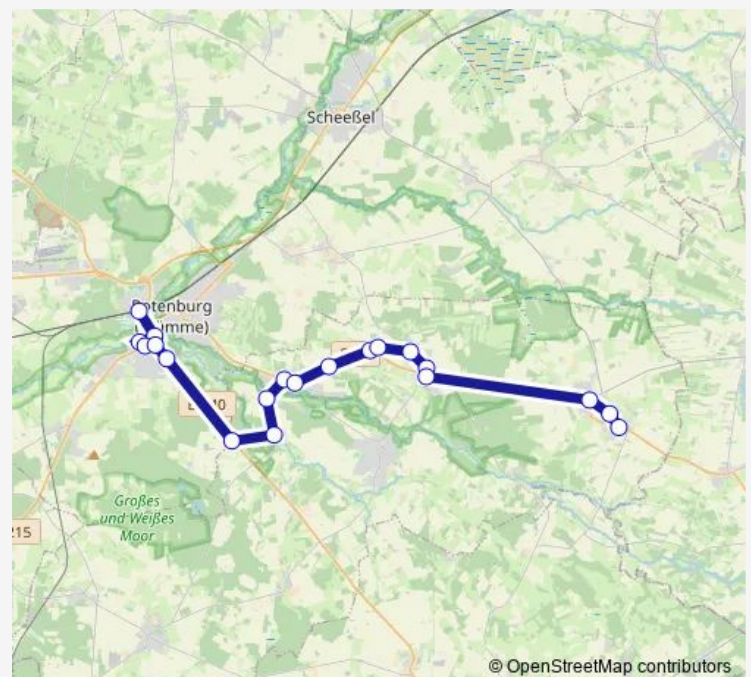

Rotenburg(W), Verden/Hollestr., Mast 1

Rotenburg(W), Brauerstraße/Lidl, Mast 2

Rotenburg(W), Brauerstr., Mast 2

Hastedt, Upp'n Kamp, Mast 1

Hastedt, Schnuckenheide, Mast 1

Hemsbünde-Worth, Hübenkamp1

Hemsbünde, Drögenkamp, Mast 2

Hemsbünde, Gasthaus zur Kurve, Mast 1

Hemsbünde, B71/Bahnübergang, Mast 2

Wensebrock, Hauptstraße, Mast 2

Wensebrock, Bösenkampweg, Mast 2

Brockel, Schule, Mast 2

Brockel, Kinderspielkreis, Mast 2

Brockel Dorfstraße

### Route schedule

Rotenburg(W), Bahnhof, Mast 4 (880-888) — Söhlingen, Am Brink, Mast 1

Monday	13:15
Tuesday	13:15
Wednesday	13:15
Thursday	13:15
Friday	13:15
Saturday	—
Sunday	—

### Route info

Direction: Rotenburg(W), Bahnhof, Mast 4 (880-888)

Stops: 20

Trip Duration: 0 hour 37 min

888 Bus time schedules and route maps are available in an offline PDF at [busmaps.com](https://busmaps.com). Use the [busmaps.com](https://busmaps.com) website to see live bus times, train schedule or subway schedule, and step-by-step directions for all public transit in Rotenburg