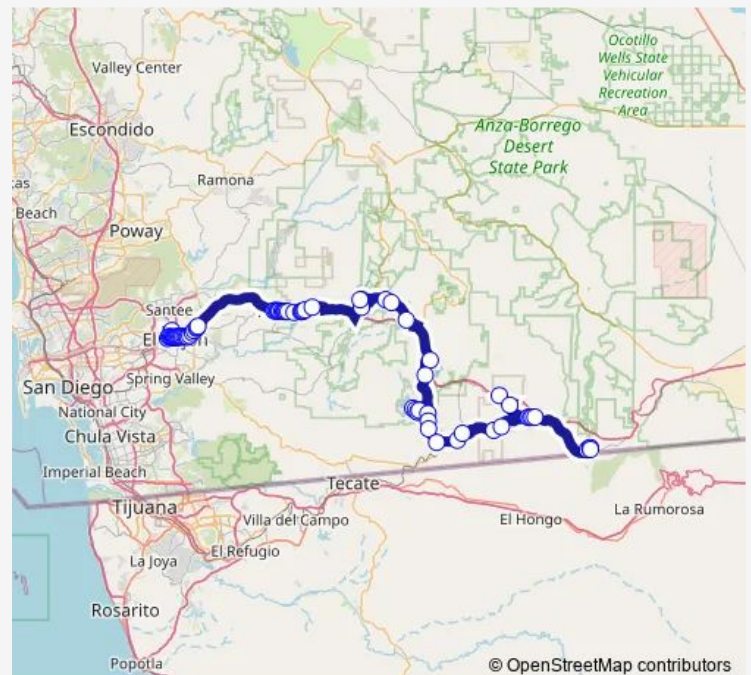

Thursday —

Friday 16:10

Saturday —

Sunday —

Route info

Direction: Parkway Plaza Transit Center

Stops: 70

Trip Duration: 2 hour 28 min

888 — Jacumba - El Cajon

E Main St & Greenfield Dr

Tavern Rd & Alpine Bl

Arnold Wy & Alpine Grove Ln

Arnold Wy & Alpine Village Apts

Arnold Wy & Olivewood Ln

Alpine Bl & Arnold Wy

Alpine Bl & Ramsey Rd

Lake Morena Dr & Laurel Dr

Lake Morena Dr & Lake Morena Rv Park

Lake Morena Dr & Molchan Dr (Country Market)

Route schedule

Campo St & Old Hwy 80 — Parkway Plaza Transit Center

Monday 09:40

Tuesday —

Wednesday —

Thursday —

Friday 09:40

Saturday —

Sunday —

Route info

Direction: Campo St & Old Hwy 80

Stops: 72

Trip Duration: 2 hour 30 min