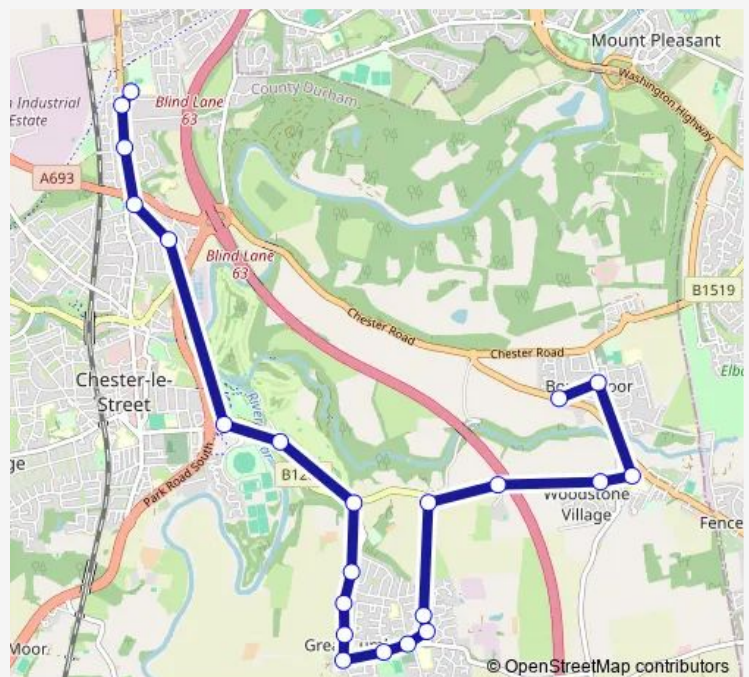

Community Centre

Woodlea Court

Rose Crescent

Route schedule

Park View School - North Lodge — Road End - The Meadows

Monday 15:15

Tuesday 15:15

Wednesday 15:15

Thursday 15:15

Friday 15:15

Saturday —

Sunday —

Route info

Direction: Park View School - North Lodge

Stops: 22

Trip Duration: 0 hour 25 min

888 — Bournmoor - Park View School (North Lodge)

Direction

Rose Crescent — Park View School - North Lodge

25 stops

[Open route schedule](#)

Rose Crescent

Primrose Hill

Fire Station

Monday 07:56

Tuesday 07:56

Wednesday 07:56

Thursday 07:56

Friday 07:56

Saturday —

Sunday —

Route info