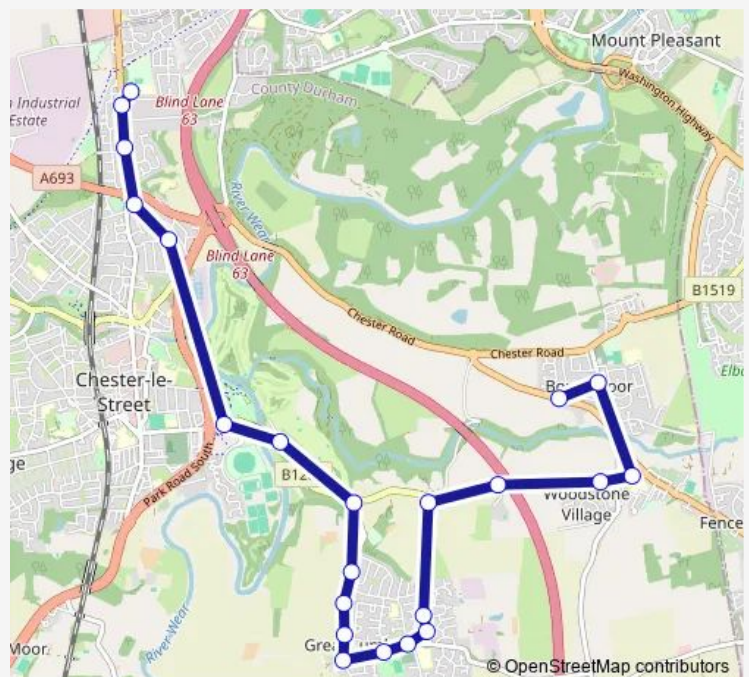

### Route schedule

Park View School - North Lodge — Road End - The Meadows

Monday 15:15

Tuesday 15:15

Wednesday 15:15

Thursday 15:15

Friday 15:15

Saturday —

### Route info

Direction: Park View School - North Lodge

Stops: 22

Trip Duration: 0 hour 25 min

888 — Bournmoor - Park View School (North Lodge)

## Route info

Direction: Rose Crescent

Stops: 25

Trip Duration: 0 hour 28 min

888 Bus time schedules and route maps are available in an offline PDF at [busmaps.com](https://busmaps.com). Use the [busmaps.com](https://busmaps.com) website to see live bus times, train schedule or subway schedule, and step-by-step directions for all public transit in Durham