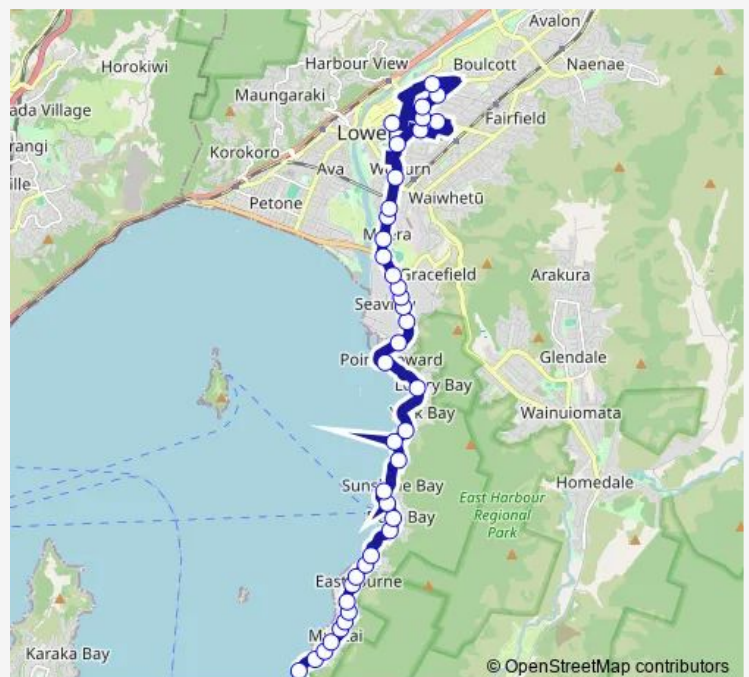

School Bus 888 Eastbourne - Hutt Central Schools

[Go to website](#)

Direction

St Oran's College (school stop) — Eastbourne - Muritai Road (near 497)

38 stops

[Open route schedule](#)

- St Oran's College (school stop)
- Kings Crescent at Brunswick Street (near 118)
- Waterloo Road opposite St Bernard's College
- Waterloo Road at Chilton St James
- Cornwall Street at Queens Grove
- Sacred Heart College - Laings Road (school stop)
- Ludlam Crescent at Wai-iti Crescent (near 28)
- Randwick Road opposite Moera Shops
- Randwick Road at Randwick School
- Randwick Road (opposite 17)
- Hutt Park - Seaview Road (near 1)
- Seaview - Seaview Road (near 43)
- Seaview Road (near 47)
- Seaview Road opposite Barnes Street
- Seaview Road at Gracefield Road
- Seaview Road (near 105)
- Seaview Marina - Marine Drive
- Point Howard
- Lowry Bay (near 230)
- York Bay (near 305)
- Mahina Bay - Rangioru Road

Route schedule

St Oran's College (school stop) — Eastbourne - Muritai Road (near 497)

Monday	15:25
Tuesday	15:25
Wednesday	15:25
Thursday	15:25
Friday	15:25
Saturday	—
Sunday	—

Route info

Direction: St Oran's College (school stop)

Stops: 38

Trip Duration: 0 hour 40 min

888 — Eastbourne - Hutt Central Schools

Mahina Bay (near 445)

Sunshine Bay (near 517)

Marine Parade at Ferry Road

Marine Drive opposite Days Bay Wharf

Days Bay at Moana Road

Sunday —

Route info

Direction: Eastbourne - Terminus

Stops: 40

Trip Duration: 0 hour 40 min

Seaview Road at Barnes Street

Seaview Road (opposite 47)

Seaview Road at Parkside Road