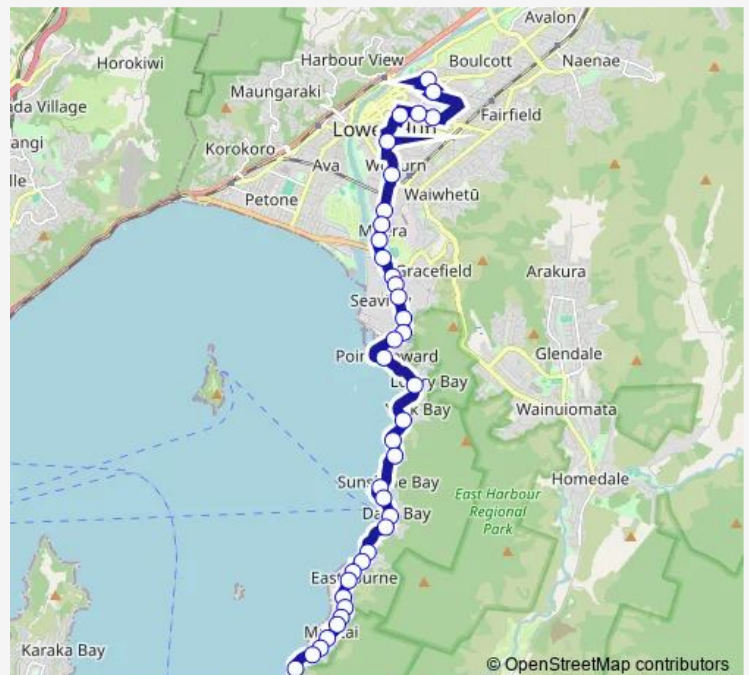

School Bus 888 Eastbourne - Hutt Central Schools

[Go to website](#)

**Direction**

St Oran's College (school stop) — Eastbourne - Muritai Road (near 497)

38 stops

[Open route schedule](#)

- St Oran's College (school stop)
- Kings Crescent at Brunswick Street (near 118)
- Waterloo Road opposite St Bernard's College
- Waterloo Road at Chilton St James
- Cornwall Street at Queens Grove
- Sacred Heart College - Laings Road (school stop)
- Ludlam Crescent at Wai-iti Crescent (near 28)
- Randwick Road opposite Moera Shops
- Randwick Road at Randwick School
- Randwick Road (opposite 17)
- Hutt Park - Seaview Road (near 1)
- Seaview - Seaview Road (near 43)
- Seaview Road (near 47)
- Seaview Road opposite Barnes Street
- Seaview Road at Gracefield Road
- Seaview Road (near 105)
- Seaview Marina - Marine Drive
- Point Howard
- Lowry Bay (near 230)
- York Bay (near 305)
- Mahina Bay - Rangioru Road

Stops: 38

Trip Duration: 0 hour 40 min

888 — Eastbourne - Hutt Central Schools

Mahina Bay (near 445)

Sunshine Bay (near 517)

Marine Parade at Ferry Road

Marine Drive opposite Days Bay Wharf

Days Bay at Moana Road

Muritai Road at Marine Parade (near 79)

Muritai Road at Houhere Terrace (near 107)

Eastbourne Village - Muritai Road

Muritai Road near Makaro Street

Muritai Road (near 247)

Muritai Road at Ngaio Street (near 275)

## Route info

Direction: Eastbourne - Terminus

Stops: 40

Trip Duration: 0 hour 40 min

Seaview Road at Barnes Street

Seaview Road (opposite 47)

Seaview Road at Parkside Road

Hutt Park - Seaview Road