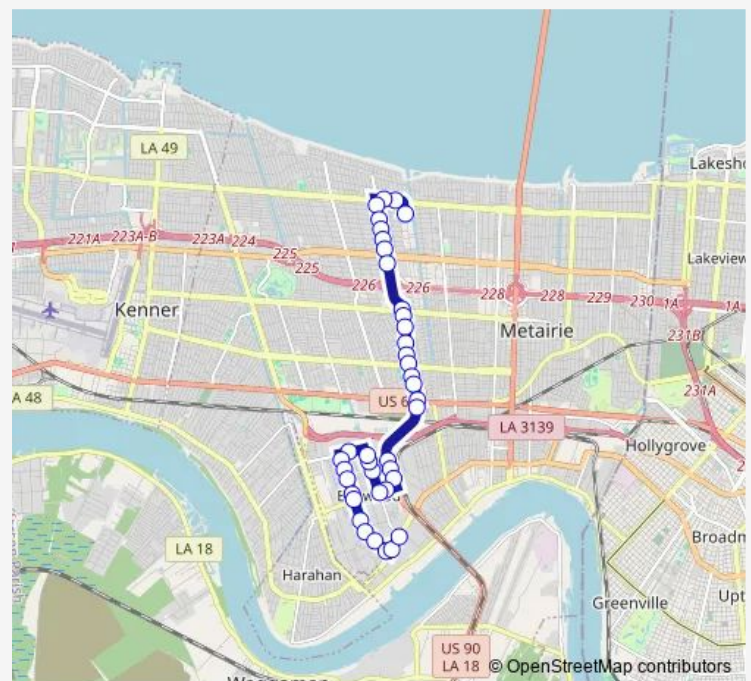

### Route schedule

Jefferson @ 5300 Block - Spur Station — Houma @ Ejgh Main Entrance

Monday 06:27-18:07

Tuesday 06:27-18:07

Wednesday 06:27-18:07

Thursday 06:27-18:07

Friday 06:27-18:07

Saturday —

### Route info

Direction: Jefferson @ 5300 Block - Spur Station

Stops: 40

Trip Duration: 0 hour 27 min

E8 — Elmwood

Clearview @ Yale

West Napoleon @ Trancontinental

Trancontinental @ York

## Direction

Houma @ Ejgh Main Entrance — Jefferson @ 5300 Block - Spur Station

39 stops

[Open route schedule](#)

Houma @ Ejgh Main Entrance

West Esplanade @ Dreyfous

West Esplanade @ Hermann

Clearview @ Fairfield

## Route info

Direction: Houma @ Ejgh Main Entrance

Stops: 39

Trip Duration: 0 hour 30 min

Elmwood Park @ Powell

Elmwood Park @ Elmwood West

Elmwood Park Blvd @ Yenni Building

Citrus @ Kuebel