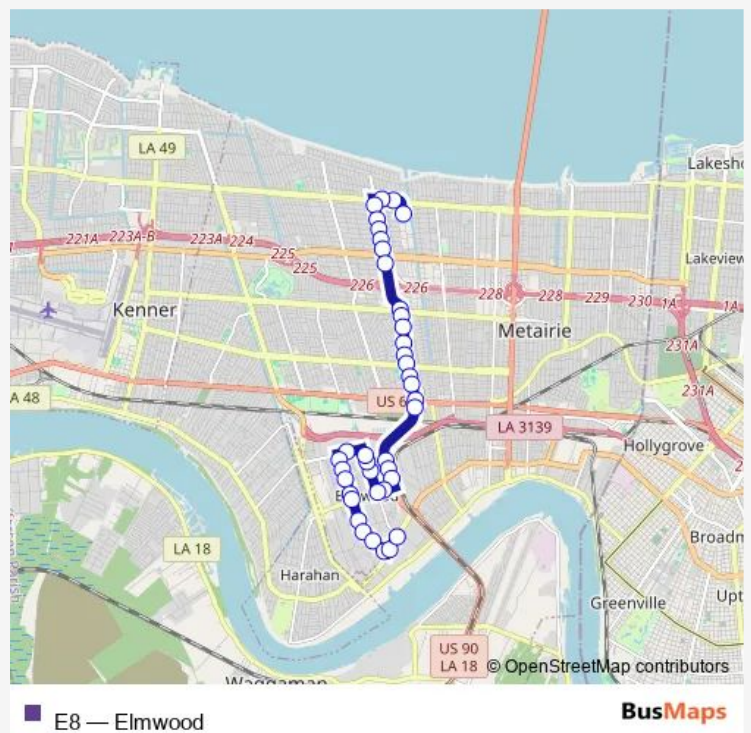

### Route schedule

Houma @ Ejgh Main Entrance — Jefferson @ 5300 Block - Spur Station

Monday	05:50-18:40
Tuesday	05:50-18:40
Wednesday	05:50-18:40
Thursday	05:50-18:40
Friday	05:50-18:40
Saturday	—
Sunday	—

### Route info

Direction: Houma @ Ejgh Main Entrance

Stops: 39

Trip Duration: 0 hour 30 min

E8 — Elmwood

Clearview @ Bridgeway

Mounes @ N Corporate

Elmwood Park @ Mounes

## Direction

Jefferson @ 5300 Block - Spur Station — Houma @ Ejgh Main Entrance

40 stops

[Open route schedule](#)

Jefferson @ 5300 Block - Spur Station

Jefferson @ Plantation

Jefferson @ Walmart

Clearview @ Clearview/Jefferson Highway

## Route info

Direction: Jefferson @ 5300 Block - Spur Station

Stops: 40

Trip Duration: 0 hour 27 min

Clearview @ Meadowdale

Transcontinental @ Utica

Transcontinental @ Sanford

Clearview @ Kewanee