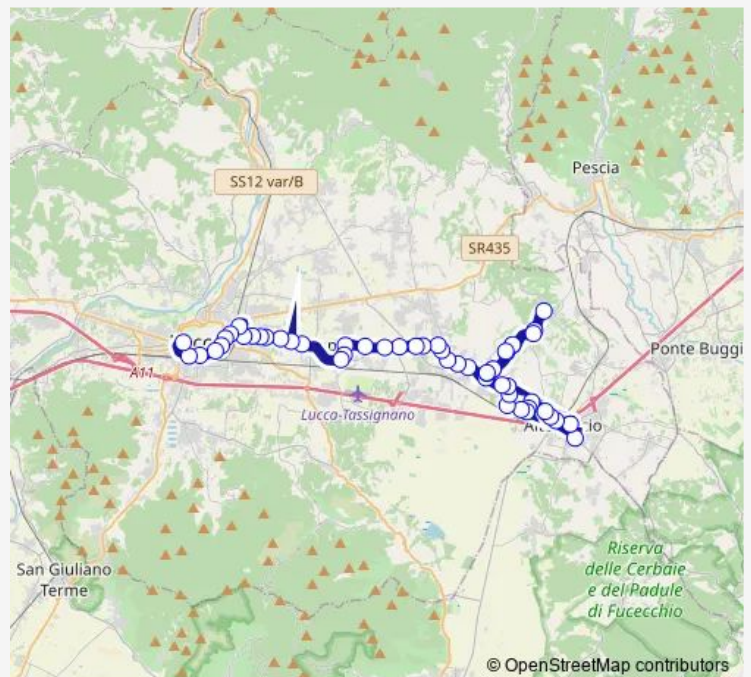

Route schedule

Via Piaggia Itis — Verdi 1

Monday 13:02-13:45

Tuesday 13:02-13:45

Wednesday 13:02-13:45

Thursday 13:02-13:45

Friday 13:02-13:45

Saturday 13:02

Sunday —

Route info

Direction: Via Piaggia Itis

Stops: 10

Trip Duration: 0 hour 14 min

Direction

Altopascio — Altopascio (Arrivo)

9 stops