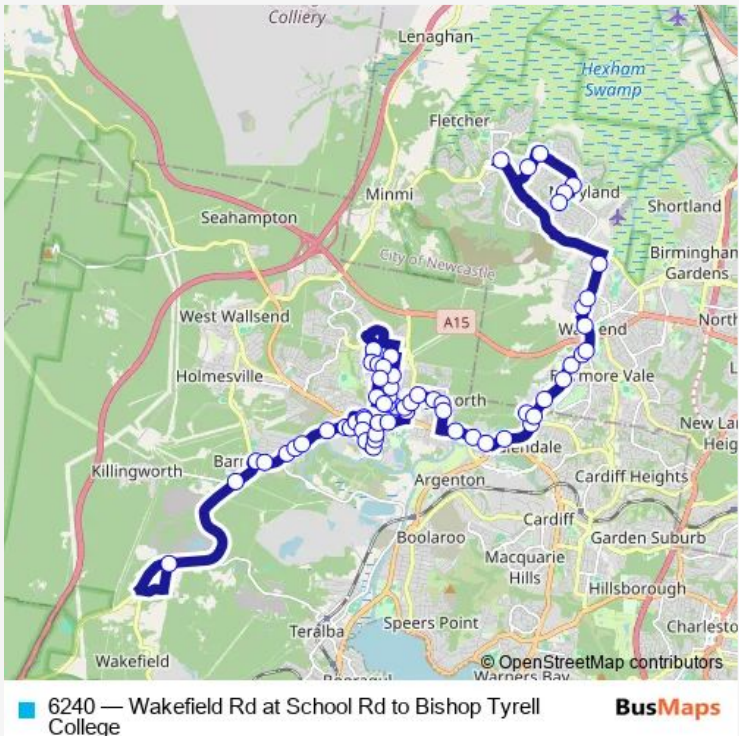

**School Bus 6240 Wakefield Rd at School Rd to Bishop Tyrell College**

[Go to website](#)

**Direction**  
 Wakefield Rd At School Rd — Maryland Public School, Boundary Rd  
 63 stops  
[Open route schedule](#)

- Wakefield Rd At School Rd
- Wakefield Rd After The Broadway
- Northville Dr After Government Rd
- Northville Dr After Highcross St
- Northville Dr At Macquarie St
- Northville Dr After Thomas St
- Northville Dr After George St
- New Heights Christian Church, Northville Dr
- Crest Av Opp Aroona St
- Edgeworth Heights Public School, Crest Av
- Ridley St Before Main Rd
- St Benedict's Primary School, Main Rd
- Suttor St At Main Rd
- Suttor St At Windsor St
- Suttor St Opp Penrose St
- Garth St After Suttor St
- Garth St Opp Velinda St
- Garth St At Windsor St
- Garth St Before Main Rd
- Main Rd Opp Charles St

Route schedule  
 Wakefield Rd At School Rd — Maryland Public School, Boundary Rd

Monday	07:23
Tuesday	07:23
Wednesday	07:23
Thursday	07:23
Friday	07:23
Saturday	—
Sunday	—

**Route info**  
 Direction: Wakefield Rd At School Rd  
 Stops: 63  
 Trip Duration: 1 hour 11 min