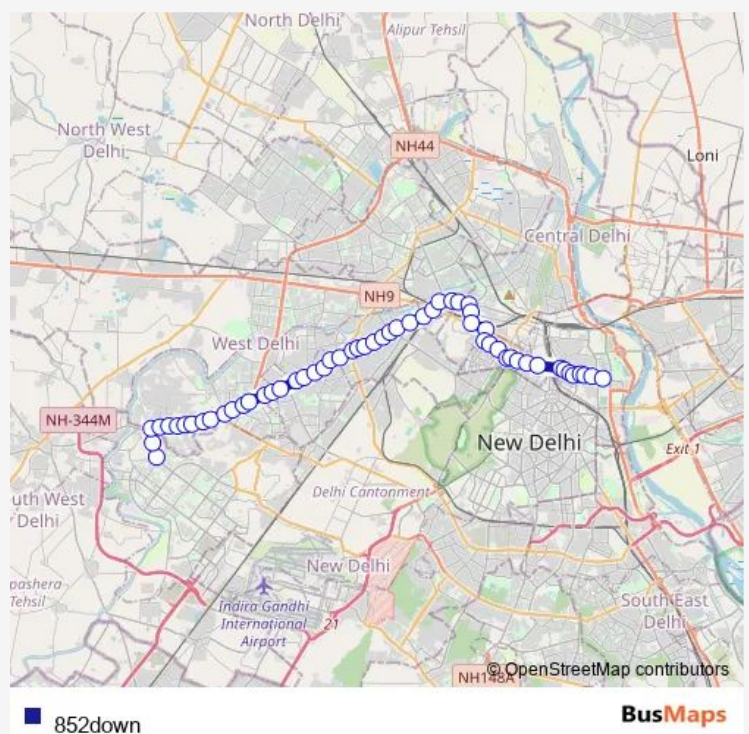

Monday 05:41-20:23

Tuesday 05:41-20:23

Wednesday 05:41-20:23

Thursday 05:41-20:23

Friday 05:41-20:23

Saturday 05:41-20:23

Sunday 05:41-20:23

Route info

Direction: Nsit (Netaji Subhas Institute) / Sulahkul Mandir

Stops: 56

Trip Duration: 1 hour 41 min

Tagore Garden (Gurudwara Road)

Rajouri Garden

Raja Garden

Bali Nagar

Basai Darapur / Ramesh Nagar