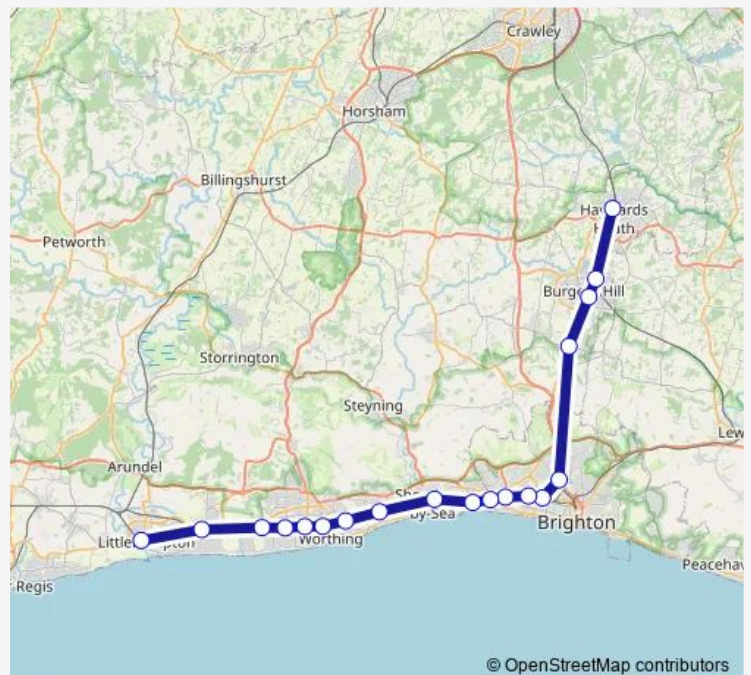

Preston Park

Hove

Aldrington

Portslade

Fishergate

Southwick

Shoreham-by-Sea (Sussex)

Lancing

East Worthing

Worthing

West Worthing

Durrington-on-Sea

Goring-by-Sea

Angmering

Littlehampton

### Route schedule

Haywards Heath — Littlehampton

Monday —

Tuesday —

Wednesday —

Thursday —

Friday —

Saturday 07:34

### Route info

Direction: Haywards Heath

Stops: 19

Trip Duration: 1 hour 6 min

© OpenStreetMap contributors

■ Sn:Hhe->Lit — SN train service from HHE to Lit

Sn:Hhe->Lit Rail time schedules and route maps are available in an offline PDF at [busmaps.com](https://busmaps.com). Use the [busmaps.com](https://busmaps.com) website to see live bus times, train schedule or subway schedule, and step-by-step directions for all public transit in Brighton