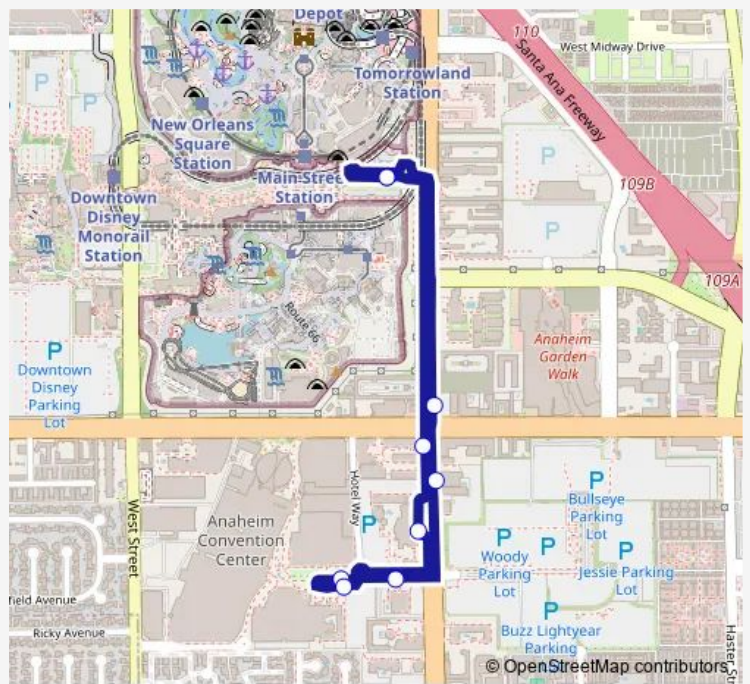

Bus Grand Plaza Line 05 Grand Plaza Line

[Go to website](#)

Direction
 Disneyland Main Transportation Center - 05 — Disneyland Main Transportation Center - 05

9 stops

[Open route schedule](#)

- Disneyland Main Transportation Center - 05
- Harbor SB & Katella
- Sheraton Park
- Anaheim Convention Center Grand Plaza
- Anaheim Marriott Convention Center
- Clarion Hotel - Convention Way
- Hotel Lulu
- Harbor NB & Katella
- Disneyland Main Transportation Center - 05

Route info

Direction: Disneyland Main Transportation Center - 05

Stops: 9

Trip Duration: 0 hour 20 min

Direction

Harbor SB & Katella — Harbor SB & Katella

9 stops

[Open route schedule](#)

Harbor SB & Katella

Sheraton Park

Anaheim Convention Center Grand Plaza

Anaheim Marriott Convention Center

Clarion Hotel - Convention Way

Hotel Lulu

Harbor NB & Katella

Disneyland Main Transportation Center - 05

Saturday 06:30-14:50

Sunday 06:30-14:50

Route info

Direction: Harbor SB & Katella

Stops: 9

Trip Duration: 0 hour 20 min

Grand Plaza Line Bus time schedules and route maps are available in an offline PDF at busmaps.com. Use the busmaps.com website to see live bus times, train schedule or subway schedule, and step-by-step directions for all public transit in Orange