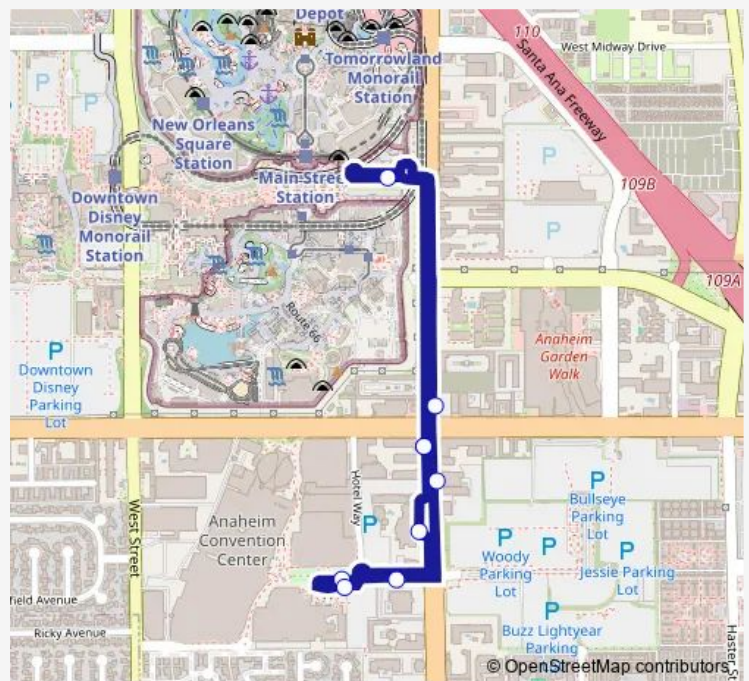

Route schedule

Disneyland Main Transportation Center - 05 — Disneyland Main Transportation Center - 05

Monday	15:00-00:20 ⁺¹
Tuesday	15:00-00:20 ⁺¹
Wednesday	15:00-00:20 ⁺¹
Thursday	15:00-00:20 ⁺¹
Friday	15:00-00:20 ⁺¹
Saturday	15:00-00:20 ⁺¹
Sunday	15:00-00:20 ⁺¹

Route info

Direction: Disneyland Main Transportation Center - 05

Stops: 9

Trip Duration: 0 hour 20 min

GRAND PLAZA LINE — 05 Grand Plaza Line

Direction

Harbor SB & Katella — Harbor SB & Katella

9 stops

[Open route schedule](#)

Harbor SB & Katella

Sheraton Park

Anaheim Convention Center Grand Plaza

Anaheim Marriott Convention Center

Clarion Hotel - Convention Way

Hotel Lulu

Harbor NB & Katella

Disneyland Main Transportation Center - 05

Harbor SB & Katella

Route schedule

Harbor SB & Katella — Harbor SB & Katella

Monday 06:30-14:50

Tuesday 06:30-14:50

Wednesday 06:30-14:50

Thursday 06:30-14:50