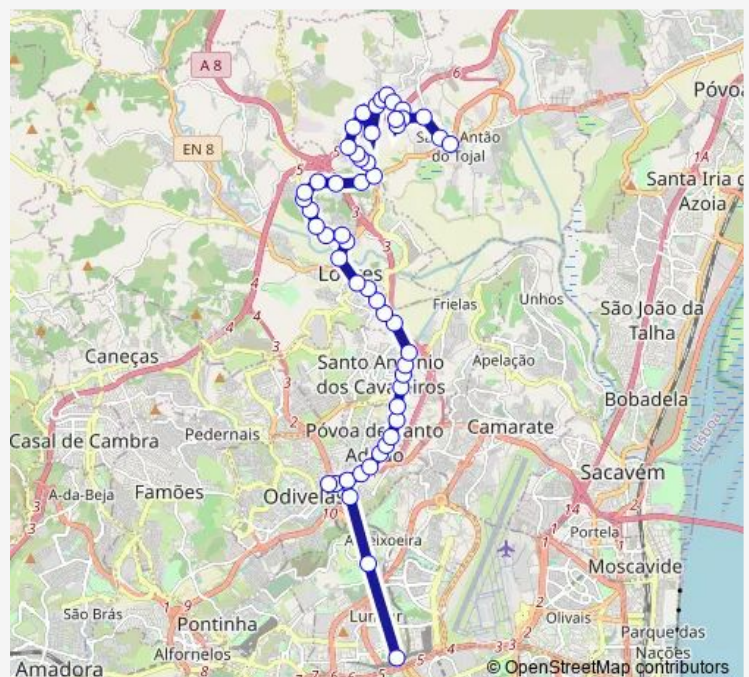

Monday 17:35

Tuesday 17:35

Wednesday 17:35

Thursday 17:35

Friday 17:35

Saturday —

Sunday —

Route info

Direction: Lisboa (Campo Grande)

Stops: 53

Trip Duration: 0 hour 50 min

■ 337b - Lisboa (Campo Grande) - Tojal

Loures (Esc Secundária)

Loures (Lgo Câmara)

Loures (X) R Horta Ponte

Fanqueiro (Supermercado)