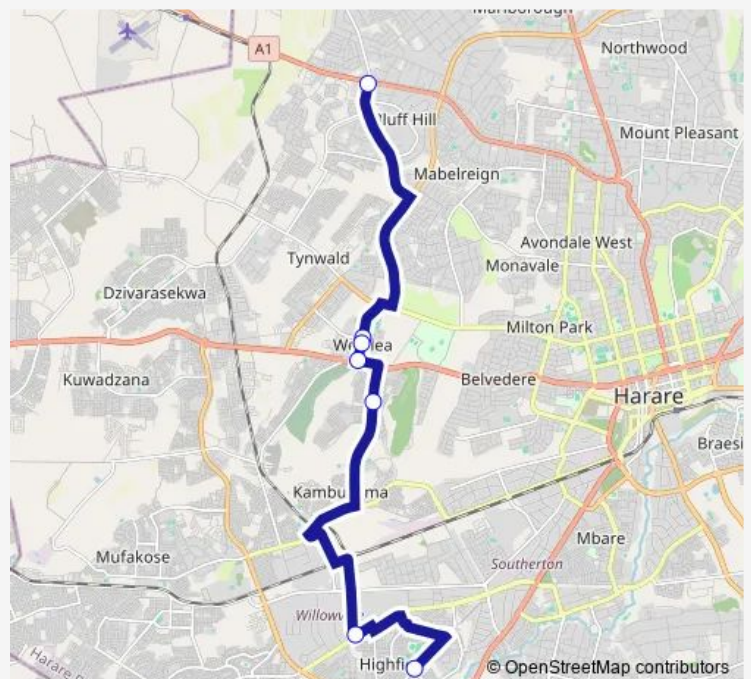

**Direction**

Westgate Shopping Centre — OK Machipisa

7 stops

[Open route schedule](#)

Westgate Shopping Centre

Westlea Shops

Corner 176th Avenue & 11th Avenue

Corner 11th and 4th Avenue

Warren Park Market

Almin Metal Industries Limited

OK Machipisa

Route schedule

Westgate Shopping Centre — OK Machipisa

Monday	11:47
Tuesday	11:47
Wednesday	11:47
Thursday	11:47
Friday	11:47
Saturday	11:47
Sunday	11:47

Route info

Direction: Westgate Shopping Centre

Stops: 7

Trip Duration: 2 hour 1 min

Westgate to Machipisa

Communal Taxi Service time schedules and route maps are available in an offline PDF at [busmaps.com](https://busmaps.com). Use the [busmaps.com](https://busmaps.com) website to see live bus times, train schedule or subway schedule, and step-by-step directions for all public transit in Harare