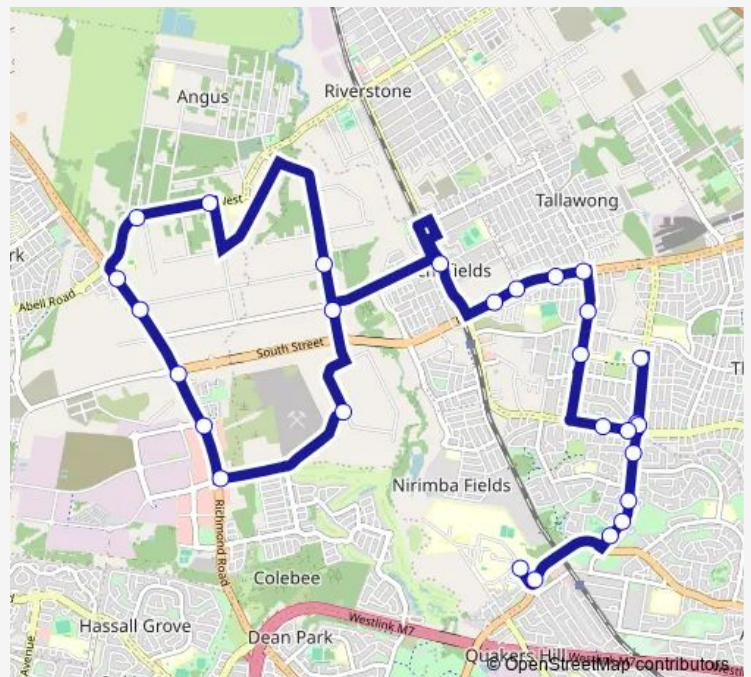

Schofields Rd After Junction Rd

Schofields Rd Before Railway Tce

Railway Tce Opp Station St

Carnarvon Rd At Vine St

Garfield Rd After Fermoy Rd

Garfield Rd After Dromana Rd

Route schedule

Wyndham College, Nirimba Campus, Eastern Rd — Carnarvon Rd Before Grange Av

Monday	14:20
Tuesday	14:20
Wednesday	14:20
Thursday	14:20
Friday	14:20
Saturday	—
Sunday	—

Route info

Direction: Wyndham College, Nirimba Campus, Eastern Rd

Stops: 28

Trip Duration: 0 hour 50 min

6532 — St John Paul II College to Schofields

Richmond Rd After Garfield Rd West

Richmond Rd After Excelsior Av

Richmond Rd At South St

Richmond Rd After Harmony Av

Hollinsworth Rd At Richmond Rd

Meadow And Durham Meadow Rd

Carnarvon Rd Before Grange Av