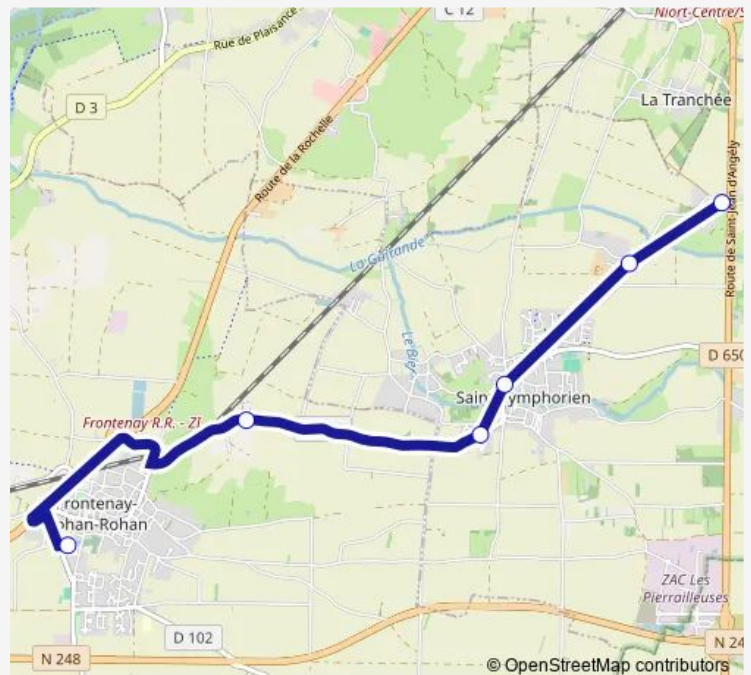

Direction

College Albert Camus — Vide Bouteille

6 stops

[Open route schedule](#)

College Albert Camus

LA Clielle

Route DE Frontenay

Saint Symphorien Parc Municipal

Souligne

Vide Bouteille

Route schedule

College Albert Camus — Vide Bouteille

Monday	—
Tuesday	—
Wednesday	13:45
Thursday	—
Friday	—
Saturday	—
Sunday	—

Route info

Direction: College Albert Camus

Stops: 6

Trip Duration: 0 hour 25 min