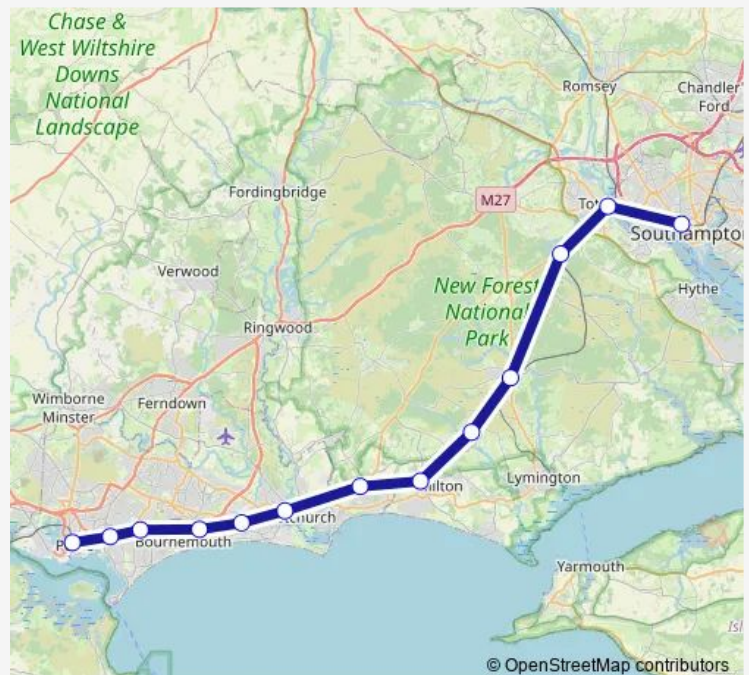

Rail Sw:Poo->Sou SW train service from POO to Sou

[Go to website](#)

Direction

Poole — Southampton Central

13 stops

[Open route schedule](#)

- Poole
- Parkstone (Dorset)
- Branksome
- Bournemouth
- Pokesdown
- Christchurch
- Hinton Admiral
- New Milton
- Sway
- Brockenhurst
- Ashurst New Forest
- Totton
- Southampton Central

Route schedule

Poole — Southampton Central

Monday	—
Tuesday	—
Wednesday	—
Thursday	—
Friday	—
Saturday	—
Sunday	06:11-22:41

Route info

Direction: Poole

Stops: 13

Trip Duration: 2 hour 6 min

■ Sw:Poo->Sou — SW train service from POO to Sou

Direction

Poole — Southampton Central

7 stops

[Open route schedule](#)

Poole

Parkstone (Dorset)

Branksome

Bournemouth

Thursday 06:11

Friday 06:11

Saturday —

Sunday —

Route info

Direction: Poole

Stops: 7

Trip Duration: 0 hour 44 min