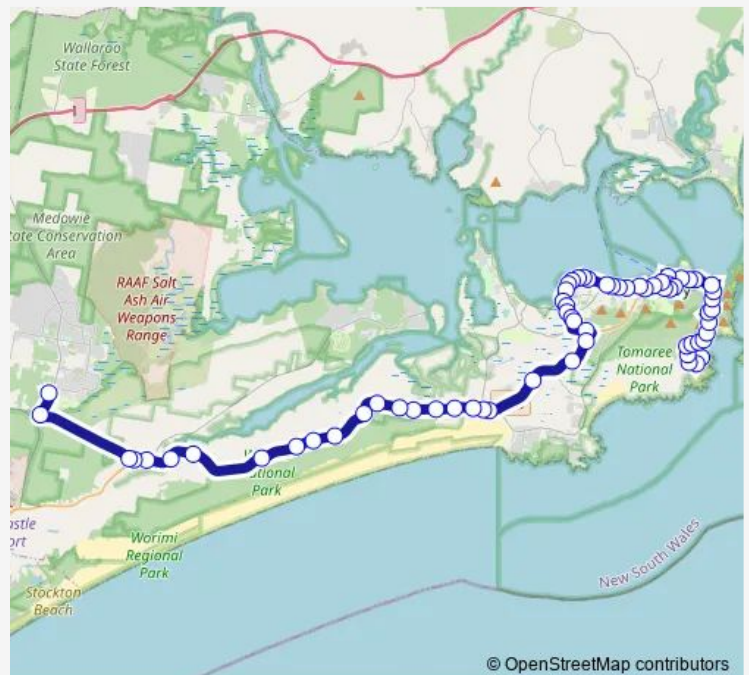

School Bus S576 Fingal Bay to Catherine Mcauley via Nelson Bay

[Go to website](#)

Direction

Fingal Bay Shops, Market St — Catherine Mcauley College, Bus Stop B

66 stops

[Open route schedule](#)

- Fingal Bay Shops, Market St
- Boulder Bay Rd Before Bent St
- Rocky Point Rd After Creswell Pl
- Rocky Point Rd Opp Coral St
- Fingal Bay Sports Club, Rocky Point Rd
- Rocky Point Rd After Surf Cl
- Rocky Point Rd At Lentara St
- Marine Dr Before Darramba Rd
- Marine Dr Before Lentara St
- Marine Dr
- Tomaree Rd At Rigney St
- Tomaree Rd Opp Lloyd Lane
- Tomaree Rd After Verona Rd
- Tomaree Rd Before Messines St
- Bay Village Shops, Shoal Bay Rd
- Shoal Bay Rd After Beach Rd
- Shoal Bay Rd Opp Harwood Av
- Shoal Bay Rd At Gowrie Av
- Shoal Bay Rd Opp Bill Strong Oval
- Fingal St Before Oyster Cl

Route schedule

Fingal Bay Shops, Market St — Catherine Mcauley College, Bus Stop B

Monday	07:19
Tuesday	07:19
Wednesday	07:19
Thursday	07:19
Friday	07:19
Saturday	—
Sunday	—

Route info

Direction: Fingal Bay Shops, Market St

Stops: 66

Trip Duration: 1 hour 0 min

© OpenStreetMap contributors

Fingal St At Trevally St

Seabreeze Shops, Austral St

Austral St After Wentworth St

Fingal St Before Dowling St

Magnus St Before Donald St

Donald St At Stockton St

Government Rd After Church St

Government Rd Before Seaham St

Government Rd Before Taree St

Government Rd Before Irambang St

Government Rd Before Bagnall Beach Rd

Sandy Point Rd After Pantowora St