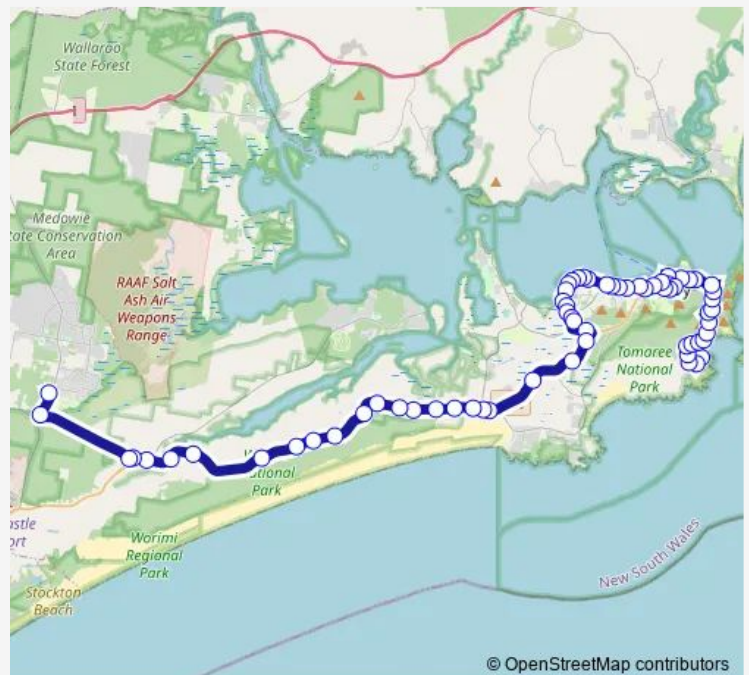

## Direction

Fingal Bay Shops, Market St — Catherine Mcauley College, Bus Stop B

66 stops

[Open route schedule](#)

- Fingal Bay Shops, Market St
- Boulder Bay Rd Before Bent St
- Rocky Point Rd After Creswell Pl
- Rocky Point Rd Opp Coral St
- Fingal Bay Sports Club, Rocky Point Rd
- Rocky Point Rd After Surf Cl
- Rocky Point Rd At Lentara St
- Marine Dr Before Darramba Rd
- Marine Dr Before Lentara St
- Marine Dr
- Tomaree Rd At Rigney St
- Tomaree Rd Opp Lloyd Lane
- Tomaree Rd After Verona Rd
- Tomaree Rd Before Messines St
- Bay Village Shops, Shoal Bay Rd
- Shoal Bay Rd After Beach Rd
- Shoal Bay Rd Opp Harwood Av
- Shoal Bay Rd At Gowrie Av
- Shoal Bay Rd Opp Bill Strong Oval
- Fingal St Before Oyster Cl

## Route schedule

Fingal Bay Shops, Market St — Catherine Mcauley College, Bus Stop B

Monday	07:19
Tuesday	07:19
Wednesday	07:19
Thursday	07:19
Friday	07:19
Saturday	—
Sunday	—

## Route info

Direction: Fingal Bay Shops, Market St

Stops: 66

Trip Duration: 1 hour 1 min

© OpenStreetMap contributors

Fingal St At Trevally St

Seabreeze Shops, Austral St

Austral St After Wentworth St

Fingal St Before Dowling St

Magnus St Before Donald St

Donald St At Stockton St

Government Rd After Church St

Government Rd Before Seaham St

Government Rd Before Taree St

Government Rd Before Irambang St

Government Rd Before Bagnall Beach Rd