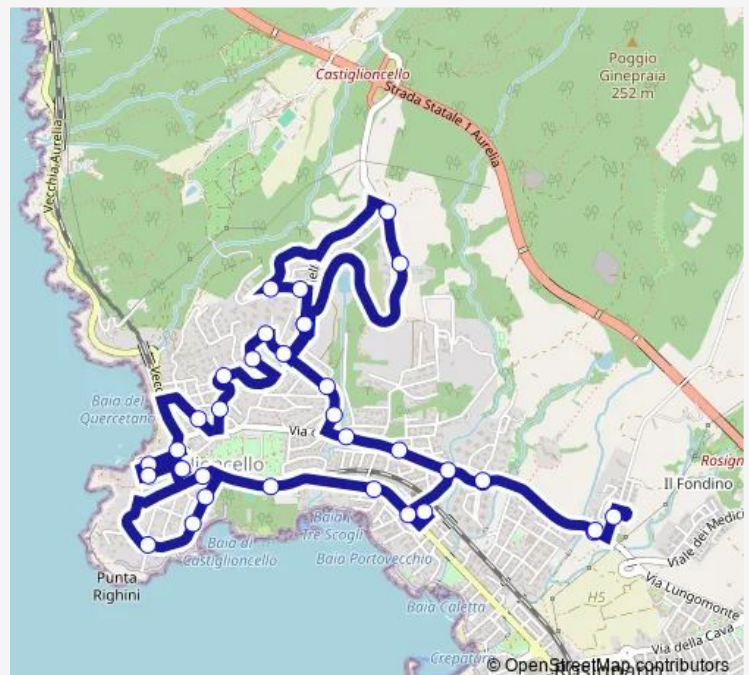

V. Lungomonte, V. Pel Di Lupo

Route schedule

Park Infantino — Park Infantino (Arrivo)

Monday	08:30-20:30
Tuesday	08:30-20:30
Wednesday	08:30-20:30
Thursday	08:30-20:30
Friday	08:30-20:30
Saturday	08:30-20:30
Sunday	08:30-20:30

Route info

Direction: Park Infantino

Stops: 35

Trip Duration: 0 hour 35 min

Località Pel Di Lupo

V.Lungomonte, V.Pel Di Lupo

V. Lungomonte, V. Mare Adriatico

V. Macchiaioli, V.Gordigiani