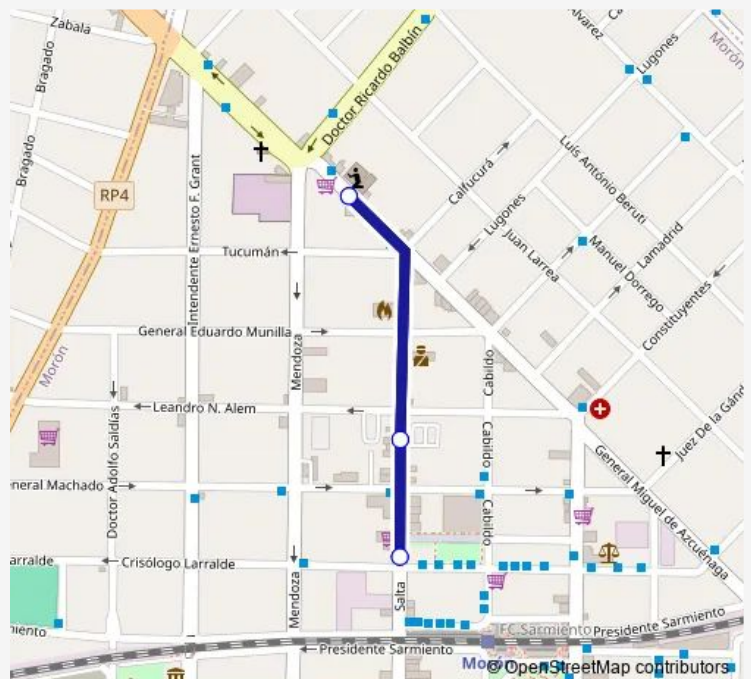

Monday 00:24-23:40

Tuesday 00:24-23:40

Wednesday 00:24-23:40

Thursday 00:24-23:40

Friday 00:24-23:40

Saturday 00:24-23:40

Sunday 00:24-23:50

Route info

Direction:

Stops: 0

Trip Duration: – min

443ABA — Jpbsas443a

443ABA Bus time schedules and route maps are available in an offline PDF at busmaps.com. Use the busmaps.com website to see live bus times, train schedule or subway schedule, and step-by-step directions for all public transit in Moron