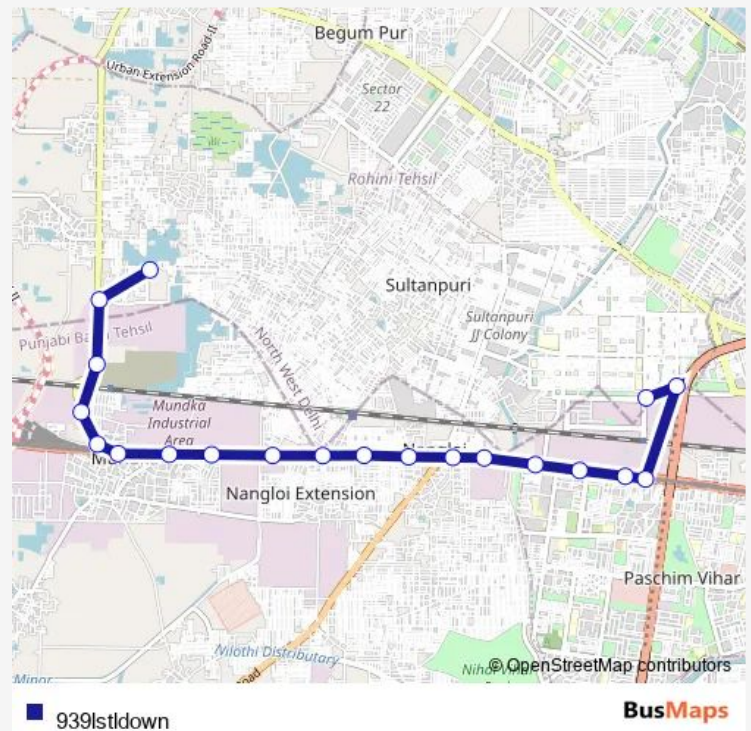

### Direction

Q Block Mangol Puri Terminal — Rani Khera Depot 1

20 stops

[Open route schedule](#)

Q Block Mangol Puri Terminal

B Block Mangol Puri

Peera Garhi Metro Station

Udyog Nagar

### Route schedule

Q Block Mangol Puri Terminal — Rani Khera Depot 1

Monday 12:42-22:57

Tuesday 12:42-22:57

Wednesday 12:42-22:57

Thursday 12:42-22:57

Friday 12:42-22:57

Saturday 12:42-22:57

Sunday 12:42-22:57

### Route info

Direction: Q Block Mangol Puri Terminal

Stops: 20

Trip Duration: 0 hour 40 min

939Istldown

BusMaps

939Istldown Bus time schedules and route maps are available in an offline PDF at [busmaps.com](https://busmaps.com). Use the [busmaps.com](https://busmaps.com) website to see live bus times, train schedule or subway schedule, and step-by-step directions for all public transit in New Delhi