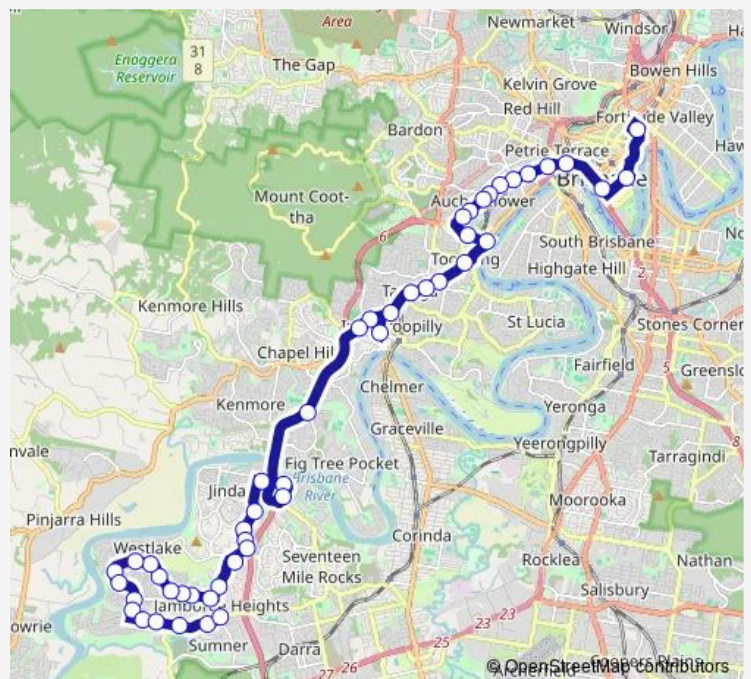

Bus N449 Valley - Riverhills Nightlink via Indooroopilly

[Go to website](#)

**Direction**

Wickham Street Stop 225 near Little St — Sumners Rd at Spine St

49 stops

[Open route schedule](#)

Wickham Street Stop 225 near Little St

Moggill Rd at Bbc, stop 16

Morrow St near Beatrice St, stop 17/18

Moggill Rd at Taringa, stop 19

Moggill Rd at Stamford Road, stop 22/23

Indooroopilly Shopping Centre station, stop A

Moggill Rd at Rylatt Street, stop 25

Route schedule

Wickham Street Stop 225 near Little St — Sumners Rd at Spine St

Monday	—
Tuesday	—
Wednesday	—
Thursday	—
Friday	—
Saturday	01:08-05:08
Sunday	01:08-05:08

Route info

Direction: Wickham Street Stop 225 near Little St

Stops: 49

Trip Duration: 0 hour 52 min

N449 — Valley - Riverhills Nightlink via Indooroopilly **BusMaps**

Moggill Rd at Indooroopilly School, stop 27

Fig Tree Pocket on Centenary Highway siding

Sinnamon Rd at Windermere