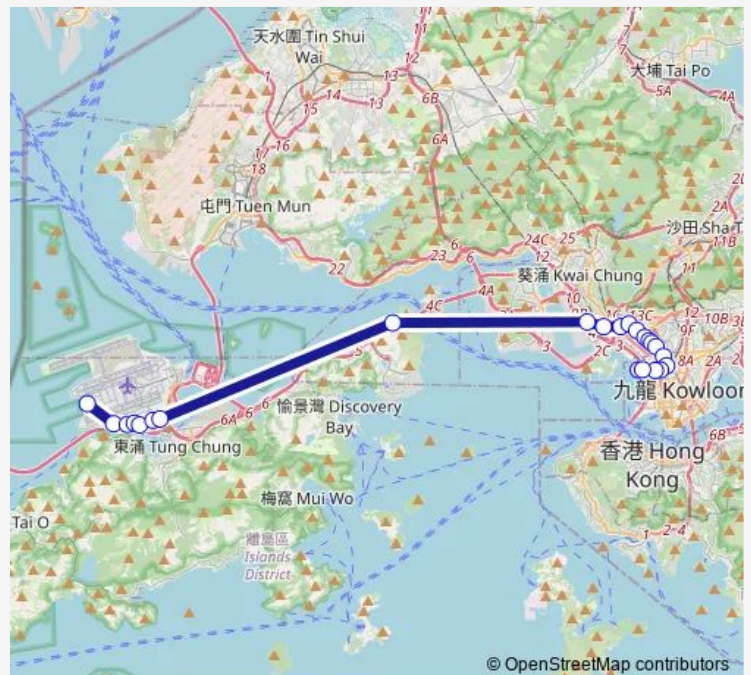

[Ctb] MEI Foo, Cheung SHA WAN Road[[Kmb] MEI FOO Bbi

[Ctb] LAI CHI KOK Station, Cheung SHA WAN Road[[Kmb+Ctb] LAI CHI KOK Station/
Lai CHI KOK Station, Cheung SHA WAN Road[[Kmb] LAI CHI KOK Station

[Ctb] Cheung WAH Street, Cheung SHA WAN Road[[Kmb+Ctb] Cheung WAH Street/
Cheung WAH Street, Cheung SHA WAN Road[[Kmb] Cheung WAH Street

Route info

Direction: [Ctb] Aircraft Maintenance Area

Stops: 23

Trip Duration: 1 hour 20 min

■ E21C — TAI KOK Tsui (Island Harbourview) - Aircraft Maintenance Area **BusMaps**

[Ctb] Cheung SHA WAN Station, Cheung SHA WAN Road[[Kmb] UN Chau Estate