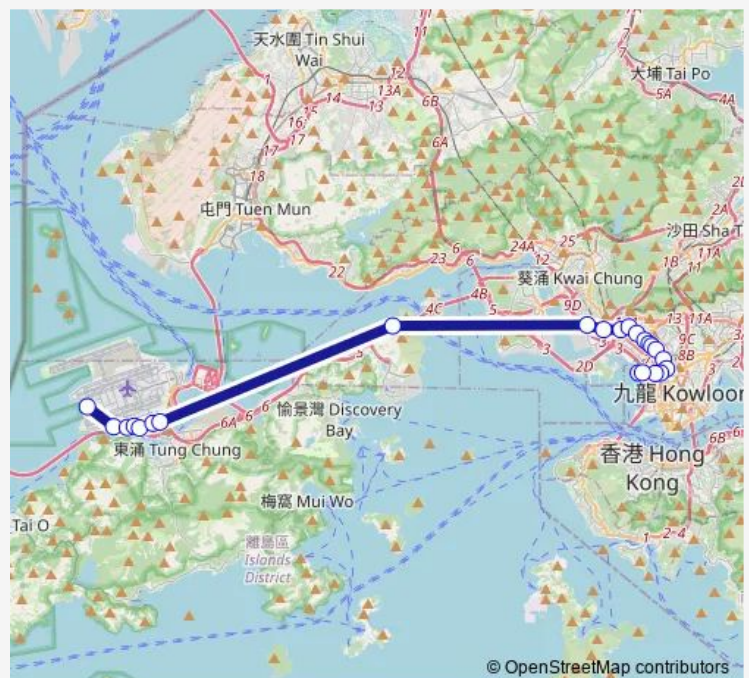

[Ctb] MEI Foo, Cheung SHA WAN Road[[Kmb] MEI FOO Bbi

[Ctb] LAI CHI KOK Station, Cheung SHA WAN Road[[Kmb+Ctb] LAI CHI KOK Station/<Br>Lai CHI KOK Station, Cheung SHA WAN Road[[Kmb] LAI CHI KOK Station

[Ctb] Cheung WAH Street, Cheung SHA WAN Road[[Kmb+Ctb] Cheung WAH Street/<Br>Cheung WAH

### Route schedule

[Ctb] Aircraft Maintenance Area[[Lwb] Aircraft Maintenance Area — [Ctb] Island Harbourview[[Kmb] Island Harbourview BUS Terminus

Monday	18:05
Tuesday	18:05
Wednesday	18:05
Thursday	18:05
Friday	18:05
Saturday	—
Sunday	—

### Route info

Direction: [Ctb] Aircraft Maintenance Area[[Lwb] Aircraft Maintenance Area

Stops: 23

Trip Duration: 1 hour 20 min

Street, Cheung SHA WAN Road[[Kmb] Cheung WAH Street

[Ctb] Cheung SHA WAN Station, Cheung SHA WAN Road[[Kmb] UN Chau Estate