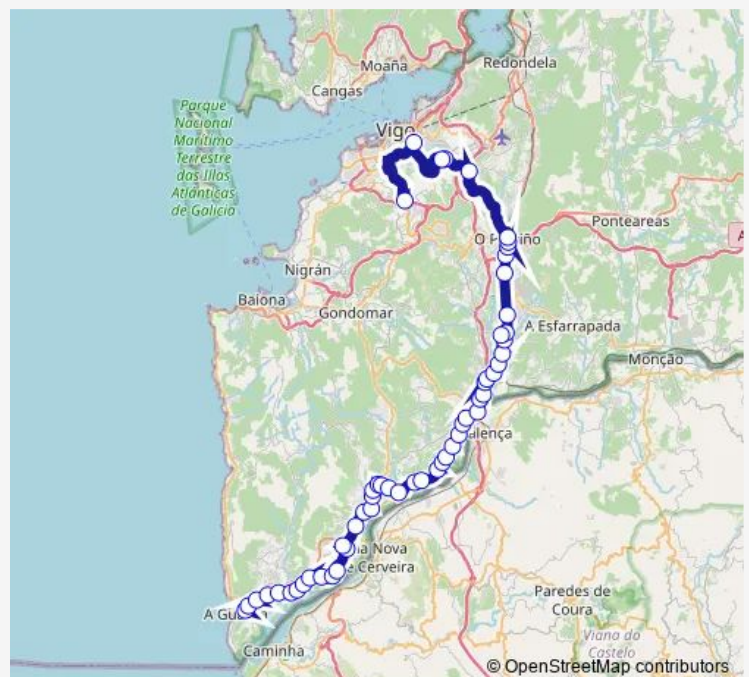

Thursday —

Friday 07:30

Saturday —

Sunday —

Route info

Direction: A Guarda

Stops: 54

Trip Duration: 2 hour 0 min

XG883005 — A Guarda-Tabagon-Eiras-Goian-Torron-Tui-Porriño-Hospital A.Cunqueiro

Tomiño- Instituto

Forcadela

Carregal

Carregal (Cruce Taborda)

Amorín

Curras (Cruce Praia Fluvi

Curras