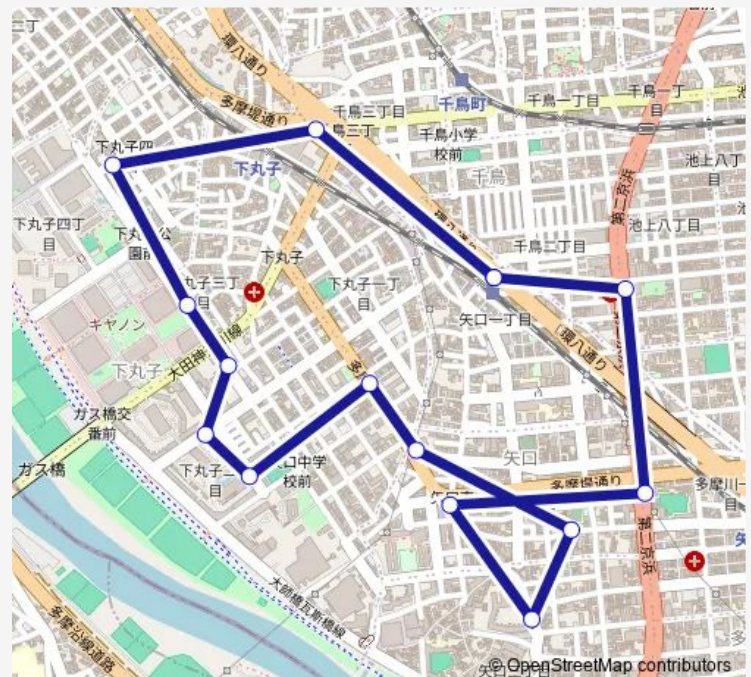

矢口小学校

池上八丁目

武蔵新田駅

### Route schedule

武蔵新田駅 — 武蔵新田駅

Monday 07:50-18:46

Tuesday 07:50-18:46

Wednesday 07:50-18:46

Thursday 07:50-18:46

Friday 07:50-18:46

Saturday 07:50-18:46

Sunday 07:50-18:46

### Route info

Direction: 武蔵新田駅

Stops: 15

Trip Duration: 0 hour 37 min

たまちゃん Bus time schedules and route maps are available in an offline PDF at [busmaps.com](https://busmaps.com). Use the [busmaps.com](https://busmaps.com) website to see live bus times, train schedule or subway schedule, and step-by-step directions for all public transit in Kawasaki