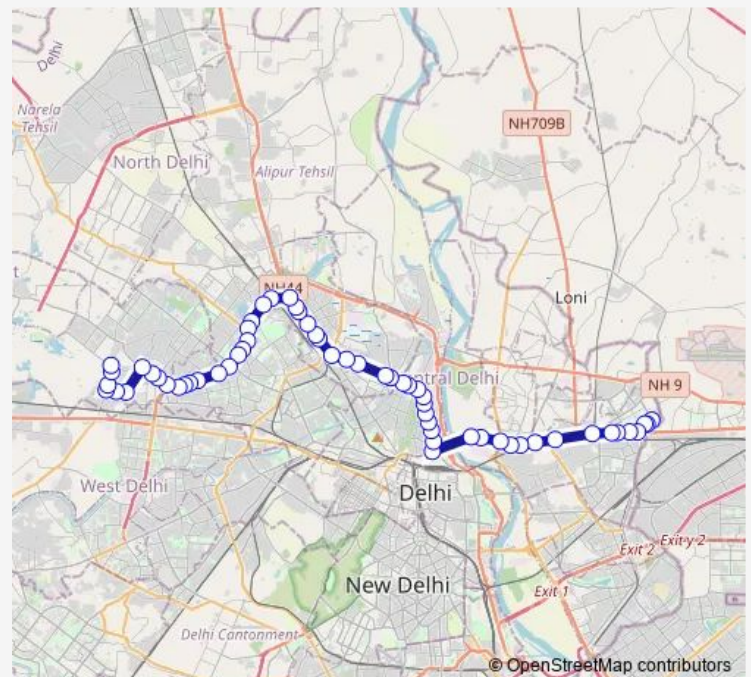

IP College

Old Secretariat (Postal Account Office)

Vidhan Sabha Metro Station

Route schedule

Seemapuri — Sultanpuri Terminal

Monday 00:00-23:50

Tuesday 00:00-23:50

Wednesday 00:00-23:50

Thursday 00:00-23:50

Friday 00:00-23:50

Saturday 00:00-23:50

Sunday 00:00-23:50

Route info

Direction: Seemapuri

Stops: 59

Trip Duration: 2 hour 13 min

■ 982up

BusMaps

Khyber Pass

Mall Road

Vishwa Vidyalaya Metro Station

INS Hostel

GTB Nagar

New Police Lines