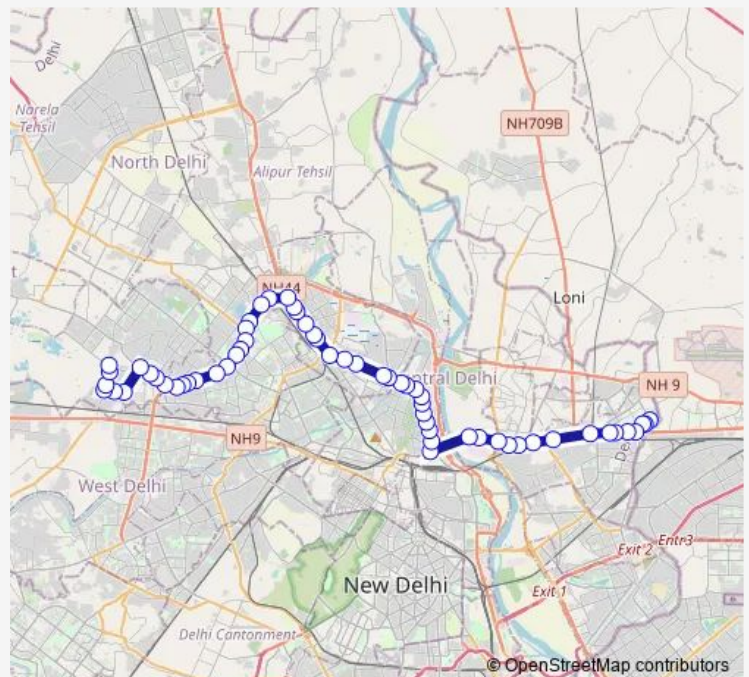

IP College

Old Secretariat (Postal Account Office)

Vidhan Sabha Metro Station

Route schedule

Seemapuri — Sultanpuri Terminal

Monday 00:00-23:50

Tuesday 00:00-23:50

Wednesday 00:00-23:50

Thursday 00:00-23:50

Friday 00:00-23:50

Saturday 00:00-23:50

Sunday 00:00-23:50

Route info

Direction: Seemapuri

Stops: 59

Trip Duration: 2 hour 13 min

■ 982up

BusMaps

Khyber Pass

Mall Road

Vishwa Vidyalaya Metro Station

INS Hostel

GTB Nagar

New Police Lines