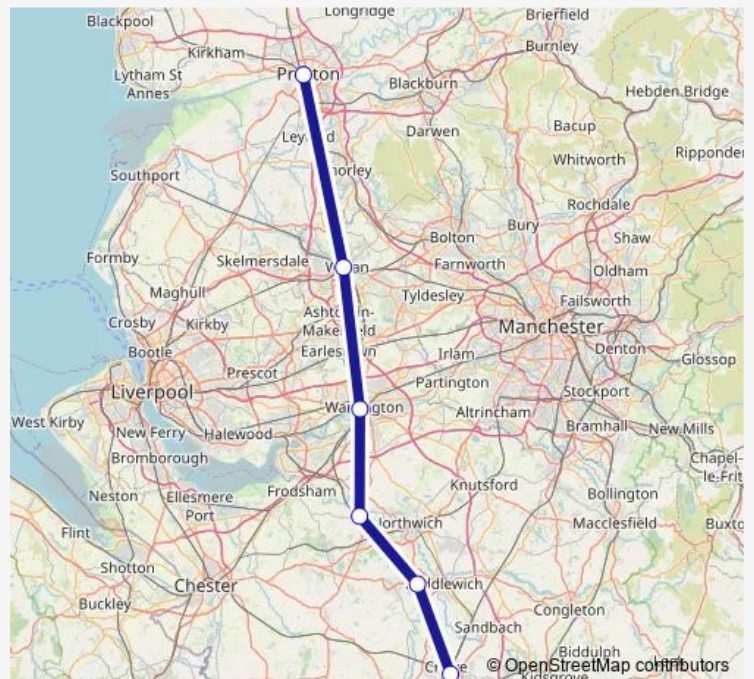

Rail Vt:Cre->Pre VT train service from CRE to Pre

[Go to website](#)

Direction

Crewe — Preston

6 stops

[Open route schedule](#)

Crewe

Winsford

Acton Bridge

Warrington Bank Quay

Wigan North Western

Preston

Route schedule

Crewe — Preston

Monday —

Tuesday —

Wednesday —

Thursday —

Friday —

Saturday 05:57

Sunday —

Route info

Direction: Crewe

Stops: 6

Trip Duration: 0 hour 42 min

■ Vt:Cre->Pre — VT train service from CRE to Pre

Vt:Cre->Pre Rail time schedules and route maps are available in an offline PDF at busmaps.com. Use the busmaps.com website to see live bus times, train schedule or subway schedule, and step-by-step directions for all public transit in Wigan