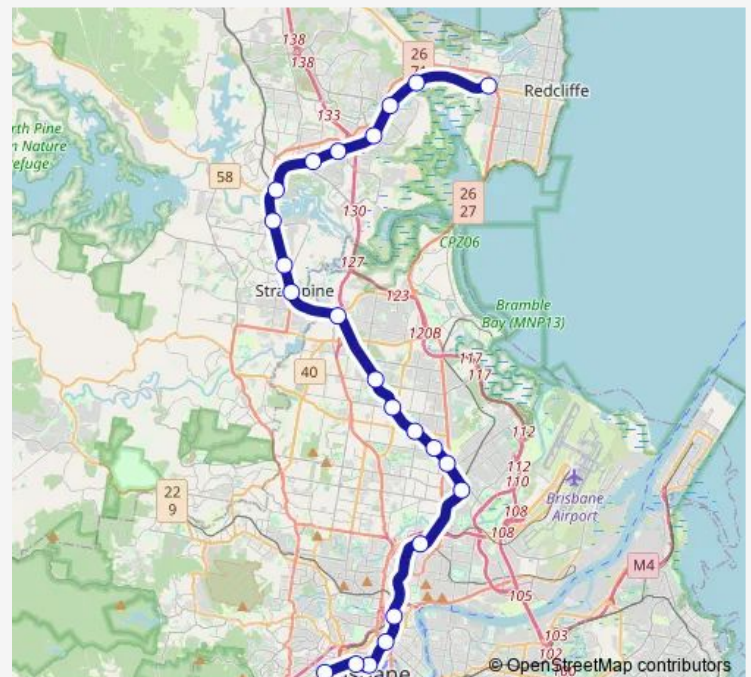

Northgate station, platform 3

Eagle Junction station, platform 3

Bowen Hills station, platform 3

Fortitude Valley station, platform 3

Central station, platform 5

Route schedule

Kippa-Ring station, platform 2 — Milton station, platform 3

Monday —

Tuesday —

Wednesday —

Thursday —

Friday 07:10

Saturday —

Sunday —

Route info

Direction: Kippa-Ring station, platform 2

Stops: 23

Trip Duration: 1 hour 2 min

RPIP — Redcliffe Peninsula Line - Ipswich line

BusMaps

Roma Street station, platform 8

Milton station, platform 3

Direction

Kippa-Ring station, platform 1 — Ipswich station, platform 1

44 stops

[Open route schedule](#)

Kippa-Ring station, platform 1

Rothwell station, platform 1

Mango Hill East station, platform 1

Mango Hill station, platform 1