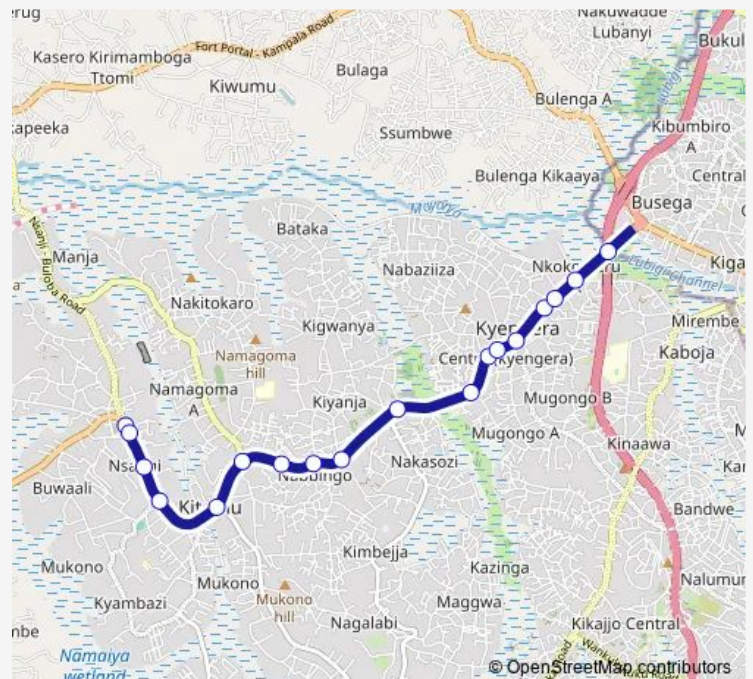

### Direction

Nsangi — Mukitoogo (Yengera)

18 stops

[Open route schedule](#)

- Nsangi
- Oilcom (Nsangi)
- Nsangi (Masaka Rd)
- Agat Oil (Nsangi)
- Kitemu
- Namagoma
- Avemar Supermarket - Gaz Petrol Station
- Nabbingo
- Palace Garden - Nabbingo
- Buddo
- Kyengera (Masaka Rd)
- Mapco Petrol Station ( Kyengera)
- Kyengera Market
- Kyengera Taxi Park
- Gapco (Kyengera)
- Delta (Kyengera)
- Highway - Petro City Head Offices
- Mukitoogo (Yengera)

### Route schedule

Nsangi — Mukitoogo (Yengera)

Monday	06:30-19:00
Tuesday	06:30-19:00
Wednesday	06:30-19:00
Thursday	06:30-19:00
Friday	06:30-19:00
Saturday	06:30-19:00
Sunday	06:30-19:00

### Route info

Direction: Nsangi

Stops: 18

Trip Duration: 0 hour 28 min

Ic175 — Busega-Nsangi

## Route info

Direction: Mukitoogo (Yengera)

Stops: 17

Trip Duration: 0 hour 42 min

Ic175 Bus time schedules and route maps are available in an offline PDF at busmaps.com. Use the busmaps.com website to see live bus times, train schedule or subway schedule, and step-by-step directions for all public transit in Kampala