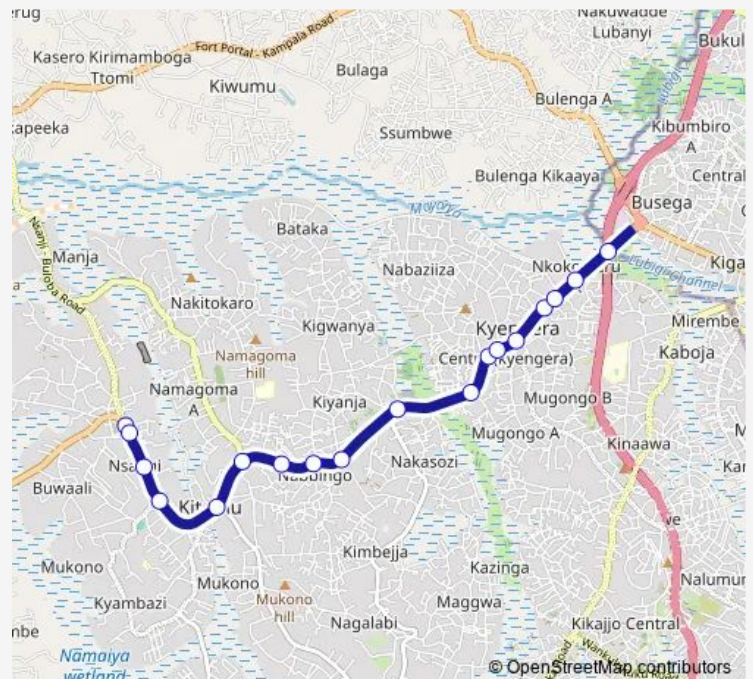

Bus IC175 Busega-Nsangi

[Go to website](#)

Direction

Nsangi — Mukitoogo (Yengera)

18 stops

[Open route schedule](#)

- Nsangi
- Oilcom (Nsangi)
- Nsangi (Masaka Rd)
- Agat Oil (Nsangi)
- Kitemu
- Namagoma
- Avemar Supermarket - Gaz Petrol Station
- Nabbingo
- Palace Garden - Nabbingo
- Buddo
- Kyengera (Masaka Rd)
- Mapco Petrol Station (Kyengera)
- Kyengera Market
- Kyengera Taxi Park
- Gapco (Kyengera)
- Delta (Kyengera)
- Highway - Petro City Head Offices
- Mukitoogo (Yengera)

Route schedule

Nsangi — Mukitoogo (Yengera)

Monday	06:30-19:00
Tuesday	06:30-19:00
Wednesday	06:30-19:00
Thursday	06:30-19:00
Friday	06:30-19:00
Saturday	06:30-19:00
Sunday	06:30-19:00

Route info

Direction: Nsangi

Stops: 18

Trip Duration: 0 hour 29 min

■ IC175 — Busega-Nsangi

Direction

Mukitoogo (Yengera) — Nsangi

17 stops

[Open route schedule](#)

Mukitoogo (Yengera)

Sunday 06:30-19:00

Route info

Direction: Mukitoogo (Yengera)

Stops: 17

Trip Duration: 0 hour 35 min

IC175 Bus time schedules and route maps are available in an offline PDF at busmaps.com. Use the busmaps.com website to see live bus times, train schedule or subway schedule, and step-by-step directions for all public transit in Kampala