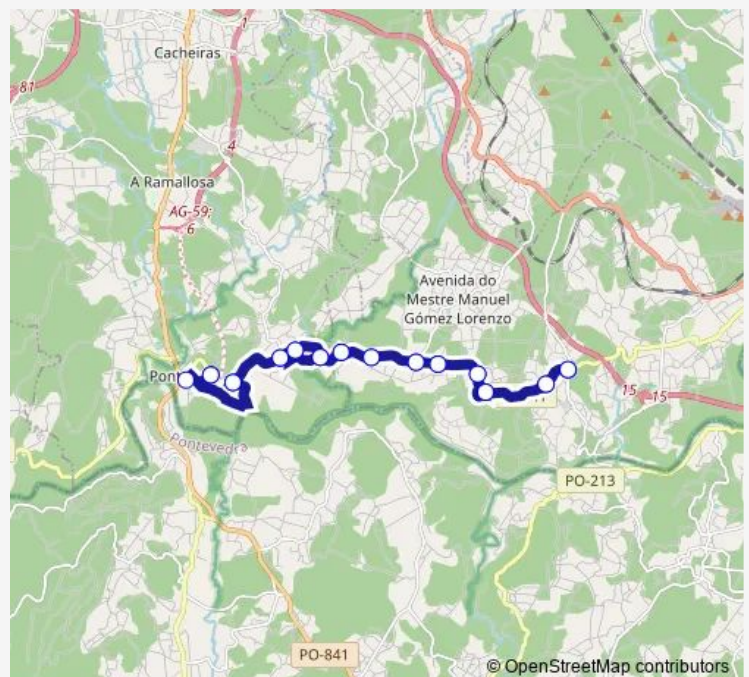

San Pedro De Sarandon De

San Pedro De Sarandon De

Trobe-Boxeiros

Xián-Trobe

Trobe 2

Trobe

Vilachaíño-Trobe

Campos-Casa Paz

Vilachaíño-Trobe

Trobe

Trobe 2

Route schedule

Cruce De Sarandón — Cruce De Sarandón

Monday 12:40-18:55

Tuesday 12:40-18:55

Wednesday 12:40-18:55

Thursday —

Friday 12:40-18:55

Saturday —

Sunday —

Route info

Direction: Cruce De Sarandón

Stops: 27

Trip Duration: 0 hour 44 min

Xián-Trobe

Trobe-Boxeiros

San Pedro De Sarandon De

San Pedro De Sarandon De

S. Miguel De Sarandón-Cim

Cruce De Sarandón

XG807044 Bus time schedules and route maps are available in an offline PDF at busmaps.com. Use the busmaps.com website to see live bus times, train schedule or subway schedule, and step-by-step directions for all public transit in Vedra