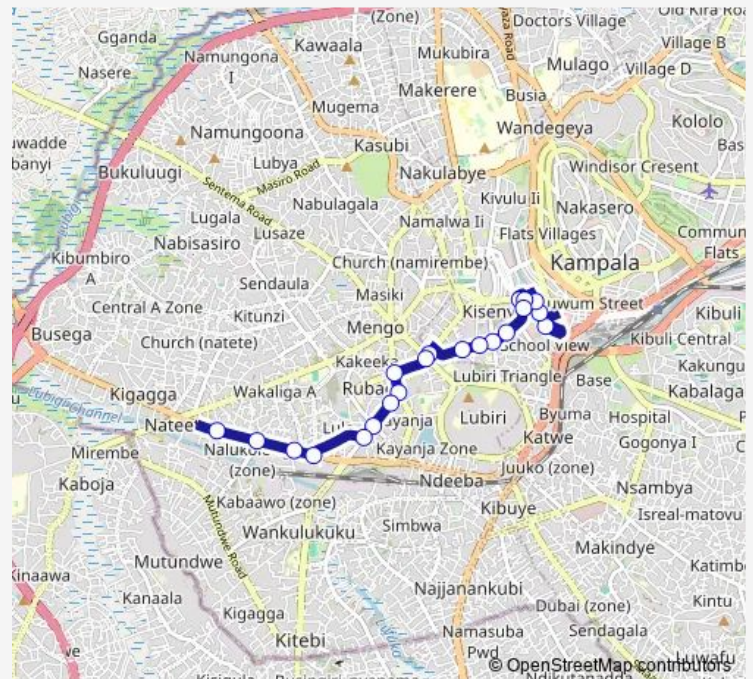

### Route schedule

Mukwano Arcade — Nateete Town Mosque (Masaka Rd)

Monday 06:30-19:00

Tuesday 06:30-19:00

Wednesday 06:30-19:00

Thursday 06:30-19:00

Friday 06:30-19:00

Saturday 06:30-19:00

### Route info

Direction: Mukwano Arcade

Stops: 21

Trip Duration: 0 hour 31 min

KA023 — Nateete Taxi Park-Old Taxi Park

KA023 Bus time schedules and route maps are available in an offline PDF at [busmaps.com](https://busmaps.com). Use the [busmaps.com](https://busmaps.com) website to see live bus times, train schedule or subway schedule, and step-by-step directions for all public transit in Kampala