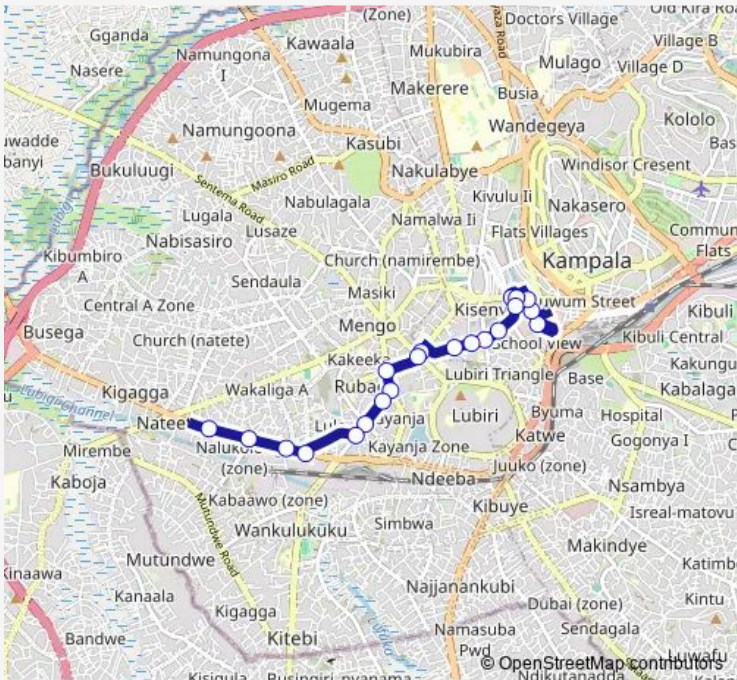

Bus Ka023 Nateete Taxi Park-Old Taxi Park

[Go to website](#)

Direction
 Mukwano Arcade — Nateete Town Mosque (Masaka Rd)
 21 stops
[Open route schedule](#)

- Mukwano Arcade
- Cooper Complex Taxi Park - Owino Parkyard Market
- Qualicell Bus Terminal - Nakivubo
- New Taxi Park - Kk Trust Hotel
- New Taxi Park - Blue Room
- Kisenyi Bus Terminal (Kafumbe Mukasa Rd)
- Dahabismil Forex Bureau (Kisenyi)
- Kisenyi Health Center
- Hass Petrol Station (Butikiro Rd)
- Butikiro Rd (Mengo)
- Super Oil (Rubaga Rd)
- Kabaka Roundabout
- Africana Super Market (Rubaga Rd)
- Nabunya Rd - Kabuusu Rd Jct
- Kingdom Supermarket (Kabuusu Rd)
- Kabuusu Roundabout - Stensera Rd
- Kabuusu Rd - Gomotoka Rd Jct
- Musigula (Masaka Rd)
- Sure Petrol Station (Nalukolongo)
- Nalukolongo Market
- Nateete Town Mosque (Masaka Rd)

Route schedule
 Mukwano Arcade — Nateete Town Mosque (Masaka Rd)

Monday	06:30-19:00
Tuesday	06:30-19:00
Wednesday	06:30-19:00
Thursday	06:30-19:00
Friday	06:30-19:00
Saturday	06:30-19:00
Sunday	06:30-19:00

Route info
 Direction: Mukwano Arcade
 Stops: 21
 Trip Duration: 0 hour 27 min

Ka023 — Nateete Taxi Park-Old Taxi Park **BusMaps**

Ka023 Bus time schedules and route maps are available in an offline PDF at busmaps.com. Use the busmaps.com website to see live bus times, train schedule or subway schedule, and step-by-step directions for all public transit in Kampala