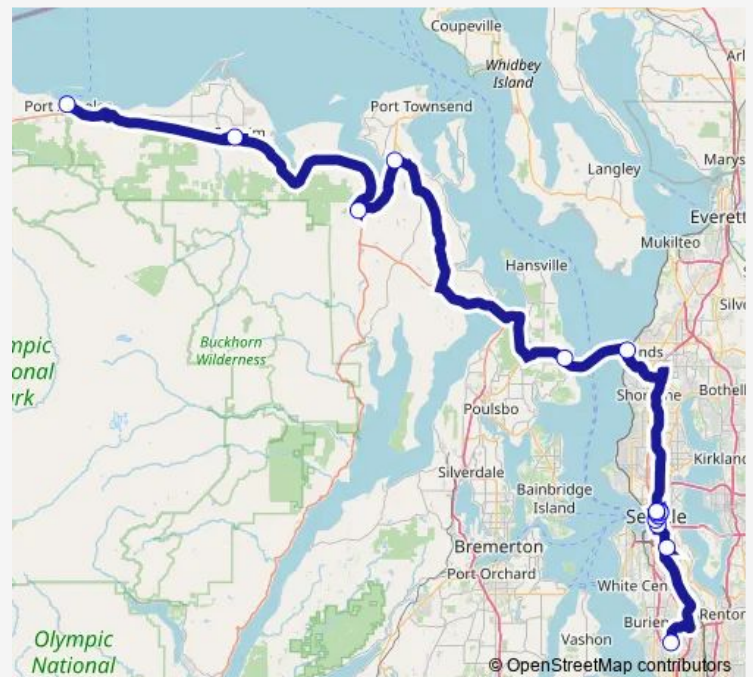

Kingston Ferry Westbound

63 Four Corners Park & Ride

Discovery Bay

Sequim

Port Angeles Gateway Transit Center

Route schedule

Seatac Airport — Port Angeles Gateway Transit Center

Monday 11:50-19:00

Tuesday 11:50

Wednesday 11:50

Thursday 11:50-19:00

Friday 11:50-19:00

Saturday 19:00

Sunday 19:00

Route info

Direction: Seatac Airport

Stops: 15

Trip Duration: 4 hour 20 min

Dungeness Line

Direction

Port Angeles Gateway Transit Center — Seatac Airport

15 stops

[Open route schedule](#)

Port Angeles Gateway Transit Center

Sequim

Discovery Bay

63 Four Corners Park & Ride

Kingston Ferry Eastbound

Edmonds Ferry Eastbound

Virginia Mason

Poly Clinic Madison

Swedish Hospital