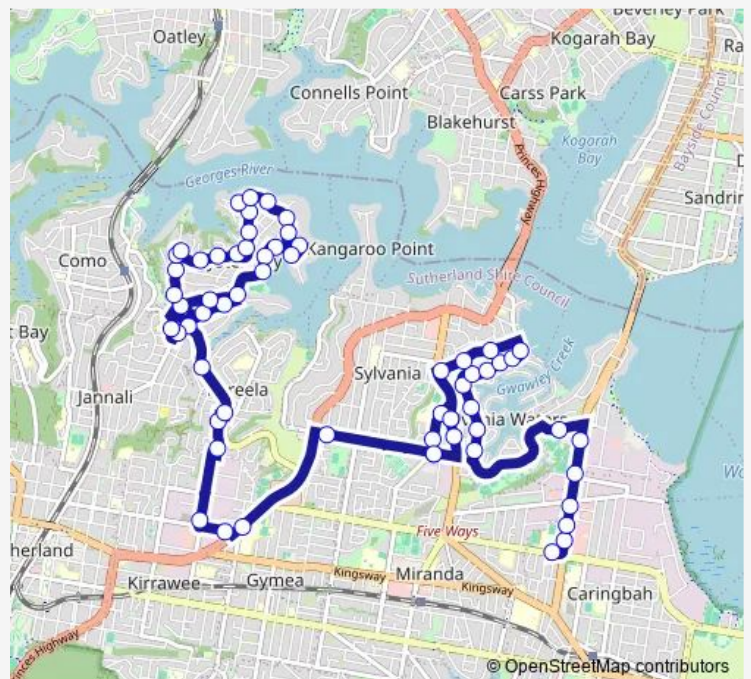

Belgrave Esp At Darling Pl

Belgrave Esp Opp Bogan Av

Belgrave Esp Opp Holts Point Pl

Evelyn St Opp Endeavour St

Evelyn St At Richmond Av

Evelyn St Before Port Hacking Rd

Port Hacking Rd Opp Chapman Dr

**Route schedule**

Endeavour Sports High School, Access Rd, The Boulevard — Oyster Bay Oval, Como Rd

Monday	14:53
Tuesday	14:53
Wednesday	14:53
Thursday	14:53
Friday	14:53
Saturday	—
Sunday	—

**Route info**

Direction: Endeavour Sports High School, Access Rd, The Boulevard

Stops: 62

Trip Duration: 0 hour 58 min

S308 — Endeavour Sports HS to Como Rd Oyster Bay Oval, Oyster Bay **BusMaps**

Box Rd At Bellingara Rd

Bellingara Rd Opp Chapman Dr

Sylvania High School, Bellingara Rd

Port Hacking Rd Opp Chapman Dr

Port Hacking Rd Opp Frank Vickery Village

Box Rd At Bellingara Rd

Box Rd Opp Albert Av

GyMEA Technology High School, Princes Hwy

Waratah St After Princes Hwy

Bath Rd After Waratah Rd