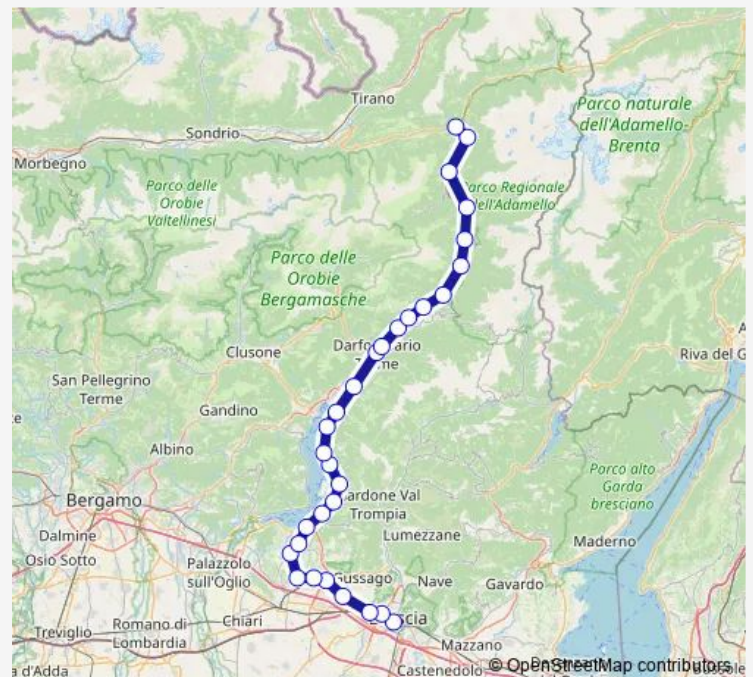

Thursday 05:32-21:39

Friday 05:32-21:39

Saturday 05:53-21:39

Sunday 07:56-21:39

Route info

Direction: Brescia

Stops: 30

Trip Duration: 2 hour 23 min

R3 — Brescia-Iseo-Breno

Cogno-Esine

Cividate-Malegno

Breno

Ceto-Cerveno

Capo Di Ponte

Cedegolo

Malonno

Sonico

Edolo

Direction

Edolo — Brescia

30 stops

[Open route schedule](#)

Edolo

Sonico

Route info

Direction: Edolo

Stops: 30

Trip Duration: 2 hour 27 min

Paderno Franciacorta

Castegnato

Brescia Violino

Brescia Borgo San Giovanni