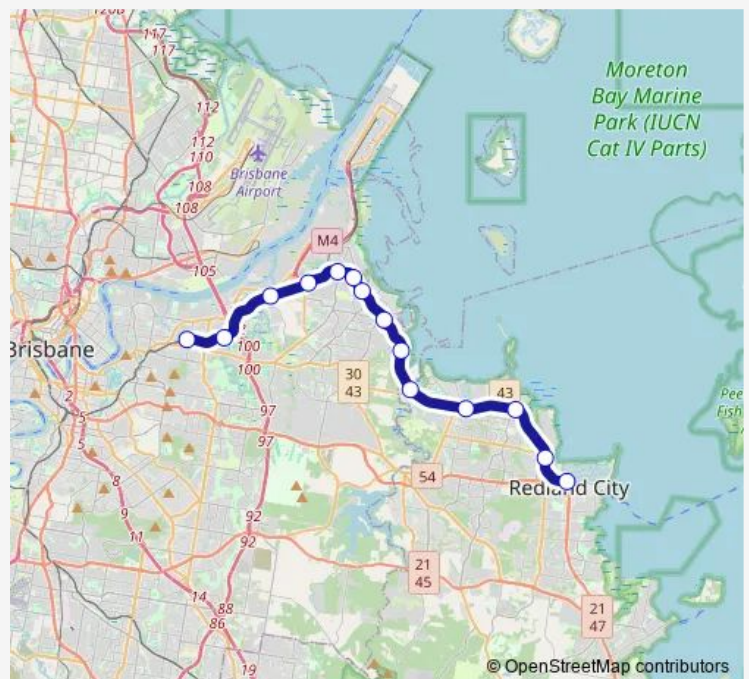

Wynnum North station, platform 1

Wynnum station, platform 1

Wynnum Central station, platform 1

Manly station, platform 2

Lota station, platform 1

Thorneside station, platform 2

Birkdale station, platform 1

Wellington Point station, platform 1

Ormiston station, platform 1

Cleveland station, platform 2

Route schedule

Cannon Hill station, platform 1 — Cleveland station, platform 2

Monday 05:02-20:12

Tuesday 05:02-20:12

Wednesday 05:02-20:12

Thursday 05:02-20:12

Friday —

Saturday —

Sunday —

Route info

Direction: Cannon Hill station, platform 1

Stops: 14

Trip Duration: 0 hour 38 min

Direction

Cleveland station, platform 2 — Cannon Hill station, platform 1

14 stops

[Open route schedule](#)

Cleveland station, platform 2

Ormiston station, platform 1

Wellington Point station, platform 2

Birkdale station, platform 1