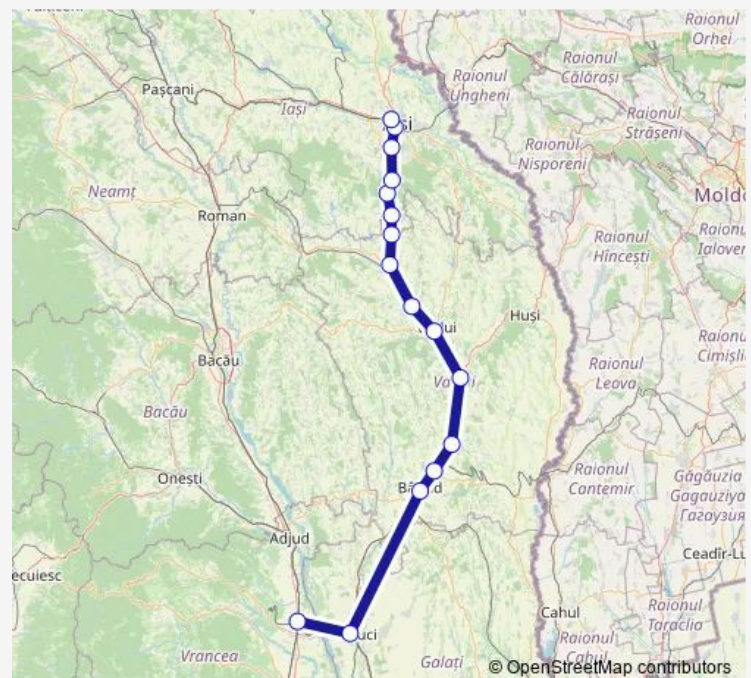

Grajduri

Bârnova Hm.

Ciurea Hm.

Nicolina

Iași

Route schedule

Mărășești — Iași

Monday	11:30
Tuesday	11:30
Wednesday	11:30
Thursday	11:30
Friday	11:30
Saturday	11:30
Sunday	11:30

Route info

Direction: Mărășești

Stops: 16

Trip Duration: 2 hour 59 min

Direction

Mărășești — Iași

17 stops

[Open route schedule](#)

Saturday 17:50

Sunday 17:50

Route info

Direction: Mărășești

Stops: 17

Trip Duration: 3 hour 11 min

R-E: Mărășești - Iași Rail time schedules and route maps are available in an offline PDF at busmaps.com. Use the busmaps.com website to see live bus times, train schedule or subway schedule, and step-by-step directions for all public transit in Iasi