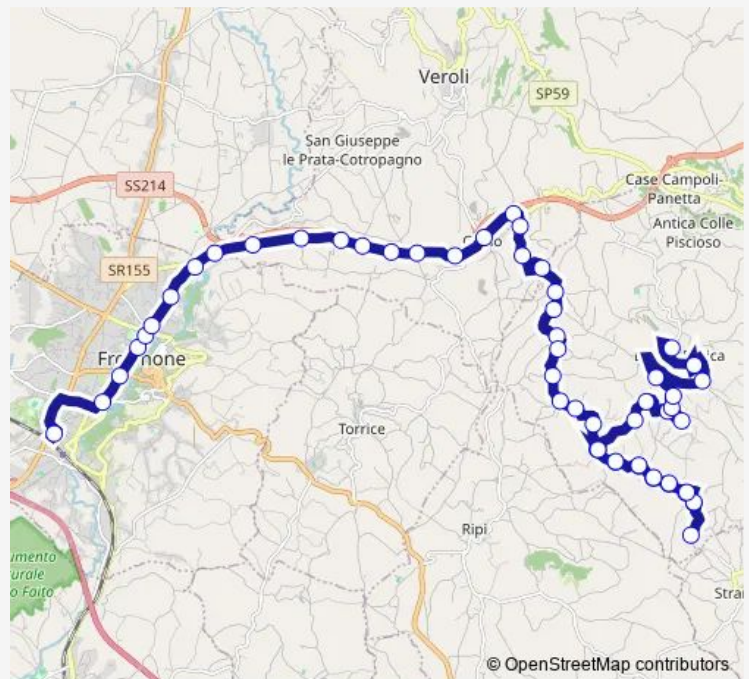

Boville | Via Sant'Angelo Via Mozzano # f5720

Route schedule

Frosinone | Piazza Pertini # f3486 — Boville | Via Roma # f5662

Monday 11:25-13:05

Tuesday 11:25-13:05

Wednesday 11:25-13:05

Thursday 11:25-13:05

Friday 11:25-13:05

Saturday —

Sunday —

Route info

Direction: Frosinone | Piazza Pertini # f3486

Stops: 54

Trip Duration: 1 hour 4 min

Frosinone - Boville Ernica # Fr90a

Boville | Casavitola # f5721

Boville | Via Casavitola Via Cooperativa # f5722

Boville | Via Madonna delle Grazie # f5724

Boville | Via San Pietro Via Calcaterra # f5725

Boville | Cittadella # f5726

Boville | Via Valle Paradiso # f5727