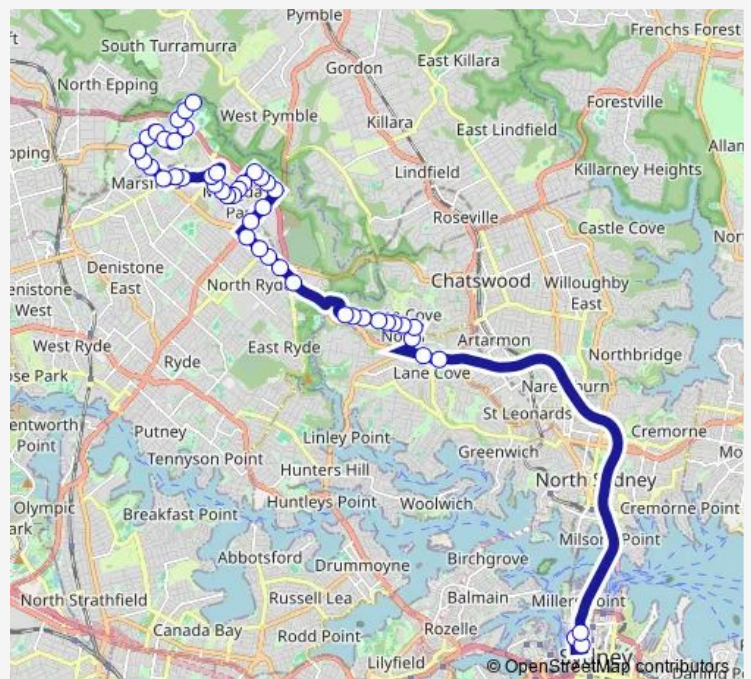

### Route schedule

Sussex St At Erskine St — 15 Busaco Rd

Monday 05:55-23:55

Tuesday 05:55-23:55

Wednesday 05:55-23:55

Thursday 05:55-23:55

Friday 05:55-00:25<sup>+1</sup>

Saturday 07:58-01:00<sup>+1</sup>

### Route info

Direction: Sussex St At Erskine St

Stops: 47

Trip Duration: 0 hour 58 min

292 — City Erskine St to Marsfield via Freeway, Lane Cove North and Macquarie Park

Fontenoy Rd After Lane Cove Rd

Fontenoy Rd Opp Tuckwell Pl